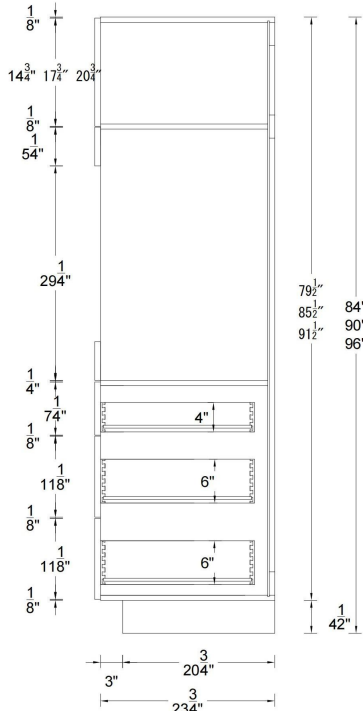

Construction: Built with 11 layers of high-density solid wood plywood (0.5–0.7 density), finished with 120 g/m² high-pressure melamine — significantly higher than the 80 g/m² standard found in most market offerings.

kitchen
4 drawers base
standard

vanity
base standard

wall cabinet
30"/36" height
standard

wall cabine
42" height
standard

single oven cabinet
standard

double oven cabinet
standard

utility cabinet
standard

kitchen
base standard

kitchen
3 drawers base
standard

kitchen
4 drawers base
standard

vanity
base standard

wall cabinet
30"/36" height
standard

wall cabine
42" height
standard

single oven cabinet
standard

double oven cabinet
standard

utility cabinet
standard

Base
Single Door

B09 B12 B15 B18 B21

Base
Double Doors

B24 B27 B30

Base
Double Drawers and Doors

B30 B36 B39 B42

Sink Base
Single blank drawer