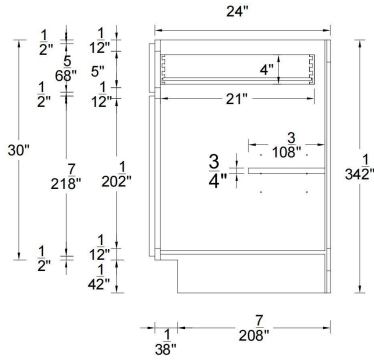

kitchen
base standard