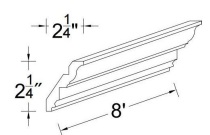

Crown Molding 3 inch wide