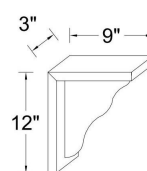

PC1584 PC1590 PC1596
PC1884 PC1890 PC1896
PC2184 PC2190 PC2196

PC2484 PC2490 PC2496
PC3084 PC3090 PC3096
PC3684 PC3690 PC3696

OC3084 OC3384
OC3090 OC3390
OC3096 OC3396

DOC3084 DOC3384
DOC3090 DOC3390
DOC3096 DOC3396

TEP84
TEP90
TEP96

REP1.5X84 REP384
REP1.5X90 REP390
REP1.5X96 REP396

REP2496
REP3096

MTEP84
MTEP90
MTEP96

PNL3648
PNL3696

WF330
WF336
WF342
WF384
WF390
WF396
WF696

BF3
BF6

MI Post

VAL36 VAL48 VAL60

ROT18 ROT24 ROT27
ROT30 ROT33 ROT36

TK8

Corbel

CBL

CM4

CM3

CM2

CRM-SM

LM8

SM8

OCM8

ICM8

QR8