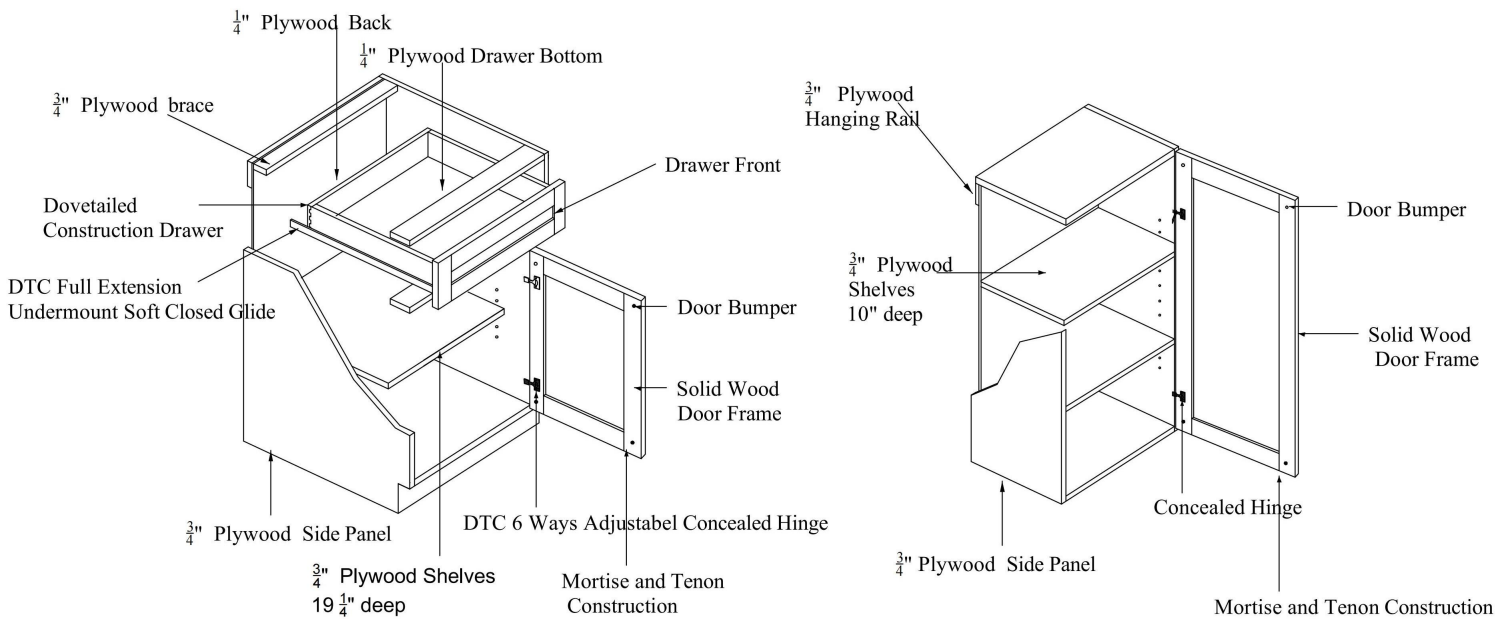

Frameless Cabinet Construction