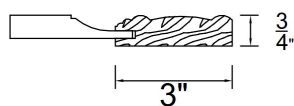

Style No: S1