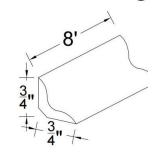

Inside Corner Molding