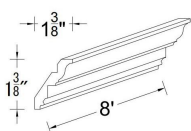

Crown Molding 2 inch wide