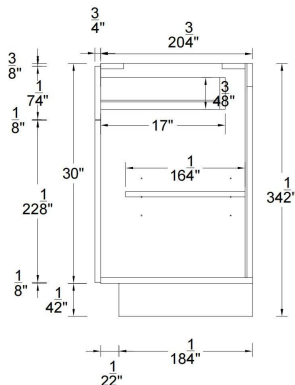

Construction: Built with 11 layers of high-density solid wood plywood (0.5–0.7 density), finished with 120 g/m² high-pressure melamine — significantly higher than the 80 g/m² standard found in most market offerings.

kitchen
4 drawers base
standard

vanity
base standard

wall cabinet
30"/36" height
standard

wall cabine
42" height
standard

single oven cabinet
standard

double oven cabinet
standard

utility cabinet
standard

kitchen
base standard

kitchen
3 drawers base
standard

kitchen
4 drawers base
standard

vanity
base standard

wall cabinet
30"/36" height
standard

wall cabine
42" height
standard

single oven cabinet
standard

double oven cabinet
standard