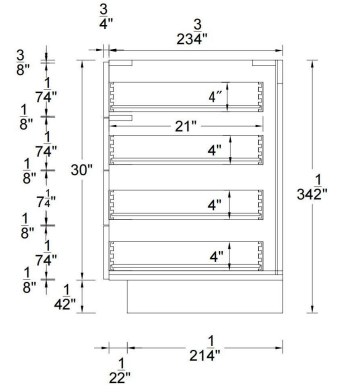

Construction: Built with 11 layers of high-density solid wood plywood (0.5–0.7 density), finished with 120 g/m² high-pressure melamine — significantly higher than the 80 g/m² standard found in most market offerings.

kitchen
4 drawers base
standard

vanity
base standard

wall cabinet
30"/36" height
standard

wall cabine
42" height
standard

single oven cabinet
standard

double oven cabinet
standard

utility cabinet
standard

kitchen
base standard

kitchen
3 drawers base
standard

kitchen
4 drawers base
standard

vanity
base standard

wall cabinet
30"/36" height
standard

wall cabine
42" height
standard

single oven cabinet
standard

double oven cabinet
standard