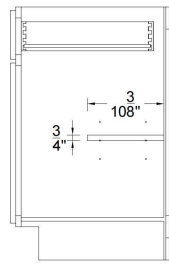

vanity
base standard