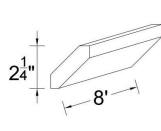

Shaker Crown Molding