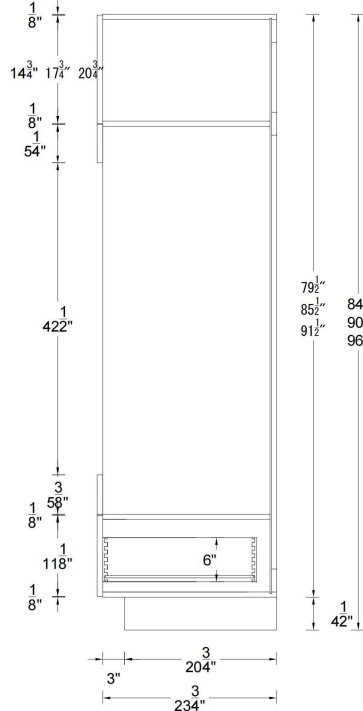

Construction: Built with 11 layers of high-density solid wood plywood (0.5–0.7 density), finished with 120 g/m² high-pressure melamine — significantly higher than the 80 g/m² standard found in most market offerings.

kitchen
4 drawers base
standard

vanity
base standard

wall cabinet
30"/36" height
standard

wall cabine
42" height
standard

single oven cabinet
standard

double oven cabinet
standard

utility cabinet
standard

kitchen
base standard

kitchen
3 drawers base
standard

kitchen
4 drawers base
standard

vanity
base standard

wall cabinet
30"/36" height
standard

wall cabine
42" height
standard

single oven cabinet
standard

double oven cabinet
standard