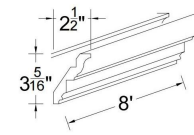

Crown Molding 4 inch wide