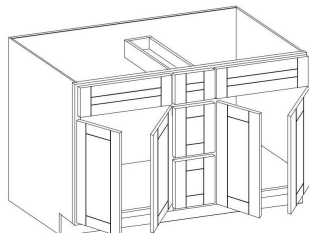

Vanity Sink Drawer