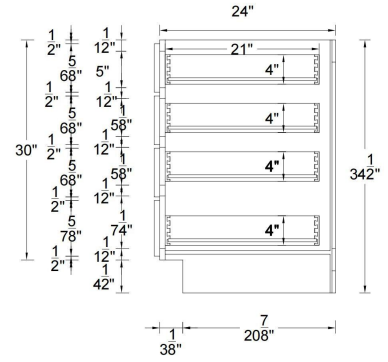

Construction: Built with 11 layers of high-density solid wood plywood (0.5–0.7 density), finished with 120 g/m² high-pressure melamine — significantly higher than the 80 g/m² standard found in most market offerings.

Note: Door style and color could be customized as long as order is more than one 40HQ container

Face Frame Cabinet Construction

Frameless Cabinet Construction

kitchen
base standard

kitchen
3 drawers base
standard