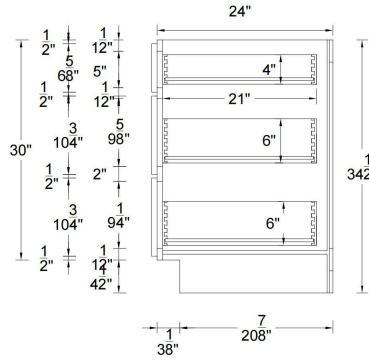

Construction: Built with 11 layers of high-density solid wood plywood (0.5–0.7 density), finished with 120 g/m² high-pressure melamine — significantly higher than the 80 g/m² standard found in most market offerings.

Note: Door style and color could be customized as long as order is more than one 40HQ container

Face Frame Cabinet Construction

Frameless Cabinet Construction

kitchen
base standard

kitchen
3 drawers base
standard

kitchen
4 drawers base
standard

vanity
base standard

wall cabinet
30"/36" height
standard

wall cabine
42" height
standard

single oven cabinet
standard

double oven cabinet
standard

utility cabinet
standard

kitchen
base standard