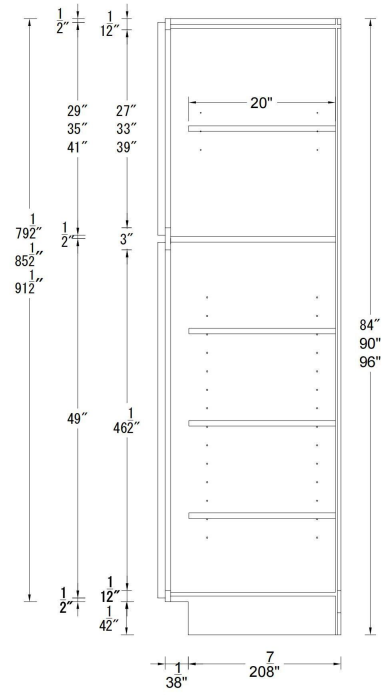

Construction: Built with 11 layers of high-density solid wood plywood (0.5–0.7 density), finished with 120 g/m² high-pressure melamine — significantly higher than the 80 g/m² standard found in most market offerings.

kitchen
4 drawers base
standard

vanity
base standard

wall cabinet
30"/36" height
standard

wall cabine
42" height
standard

single oven cabinet
standard

double oven cabinet
standard

utility cabinet
standard

kitchen
base standard

kitchen
3 drawers base
standard

kitchen
4 drawers base
standard

vanity
base standard

wall cabinet
30"/36" height
standard

wall cabine
42" height
standard

single oven cabinet
standard

double oven cabinet
standard