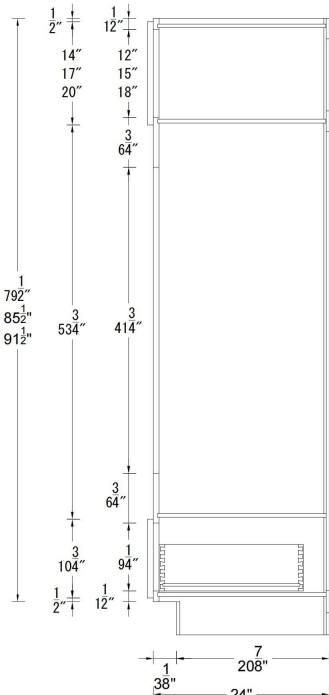

Construction: Built with 11 layers of high-density solid wood plywood (0.5–0.7 density), finished with 120 g/m² high-pressure melamine — significantly higher than the 80 g/m² standard found in most market offerings.

kitchen
4 drawers base
standard

vanity
base standard

wall cabinet
30"/36" height
standard

wall cabine
42" height
standard

single oven cabinet
standard

double oven cabinet
standard

utility cabinet
standard

kitchen
base standard

kitchen
3 drawers base
standard

kitchen
4 drawers base
standard

vanity
base standard

wall cabinet
30"/36" height
standard

wall cabine
42" height
standard

single oven cabinet
standard

double oven cabinet
standard