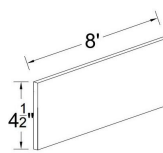

PC1584 PC1590 PC1596
PC1884 PC1890 PC1896
PC2184 PC2190 PC2196

PC2484 PC2490 PC2496
PC3084 PC3090 PC3096
PC3684 PC3690 PC3696

OC3084 OC3384
OC3090 OC3390
OC3096 OC3396

DOC3084 DOC3384
DOC3090 DOC3390
DOC3096 DOC3396

TEP84
TEP90
TEP96

REP1.5X84 REP384
REP1.5X90 REP390
REP1.5X96 REP396

REP2496
REP3096

MTEP84
MTEP90
MTEP96

PNL3648
PNL3696

WF330
WF336
WF342
WF384
WF390
WF396
WF696

BF3
BF6

MI Post

VAL36 VAL48 VAL60

ROT18 ROT24 ROT27
ROT30 ROT33 ROT36

ToeKick

TK8

CBL

CM4

CM3

CM2

CRM-SM

LM8

SM8

OCM8

ICM8

QR8