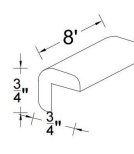

Outside Corner Molding