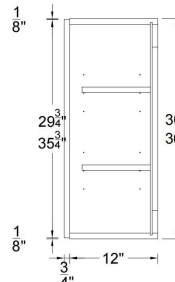

Construction: Built with 11 layers of high-density solid wood plywood (0.5–0.7 density), finished with 120 g/m² high-pressure melamine — significantly higher than the 80 g/m² standard found in most market offerings.

kitchen
4 drawers base
standard

vanity
base standard

wall cabinet
30"/36" height
standard

wall cabine
42" height
standard

single oven cabinet
standard

double oven cabinet
standard

utility cabinet
standard

kitchen
base standard

kitchen
3 drawers base
standard

kitchen
4 drawers base
standard

vanity
base standard

wall cabinet
30"/36" height
standard

wall cabine
42" height
standard

single oven cabinet
standard

double oven cabinet
standard