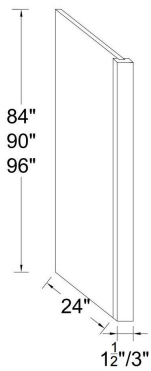

Construction: Built with 11 layers of high-density solid wood plywood (0.5–0.7 density), finished with 120 g/m² high-pressure melamine — significantly higher than the 80 g/m² standard found in most market offerings.

OC3084 OC3384
OC3090 OC3390
OC3096 OC3396

Double Oven Cabinet

DOC3084 DOC3384
DOC3090 DOC3390
DOC3096 DOC3396

Pantry End Panel

TEP84
TEP90
TEP96

Ref End Panel Return

REP1.5X84 REP384
REP1.5X90 REP390
REP1.5X96 REP396