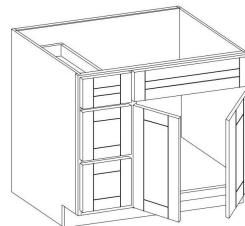

Vanity Sink Drawer