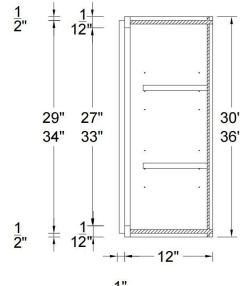

wall cabinet
30"/36" height
standard