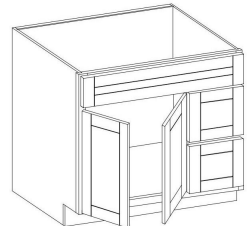

Vanity Sink Drawer