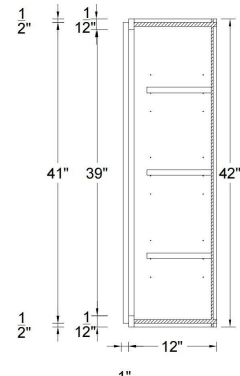

kitchen
4 drawers base
standard

wall cabine
42" height
standard