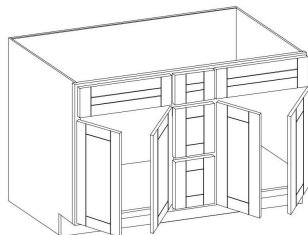

Vanity Sink Drawer