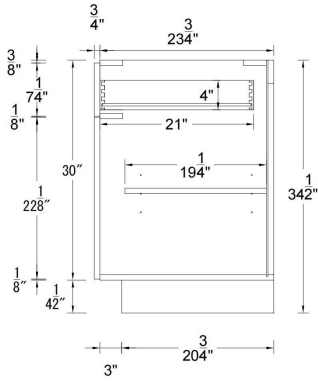

Construction: Built with 11 layers of high-density solid wood plywood (0.5–0.7 density), finished with 120 g/m² high-pressure melamine — significantly higher than the 80 g/m² standard found in most market offerings.

kitchen
4 drawers base
standard

vanity
base standard

wall cabinet
30"/36" height
standard

wall cabine
42" height
standard

single oven cabinet
standard

double oven cabinet
standard

utility cabinet
standard

kitchen
base standard

kitchen
3 drawers base
standard

kitchen
4 drawers base
standard

vanity
base standard

wall cabinet
30"/36" height
standard

wall cabine
42" height
standard

single oven cabinet
standard

double oven cabinet
standard