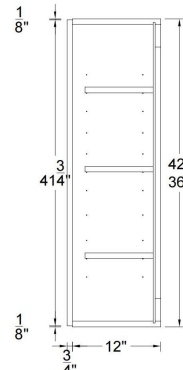

Construction: Built with 11 layers of high-density solid wood plywood (0.5–0.7 density), finished with 120 g/m² high-pressure melamine — significantly higher than the 80 g/m² standard found in most market offerings.

kitchen
3 drawers base
standard

kitchen
4 drawers base
standard

vanity
base standard

wall cabinet
30"/36" height
standard

wall cabine
42" height
standard

single oven cabinet
standard

double oven cabinet
standard

utility cabinet
standard

Base
Single Door

B09 B12 B15 B18 B21

Base
Double Doors

B24 B27 B30

Base
Double Drawers and Doors

B30 B36 B39 B42

Sink Base
Single blank drawer