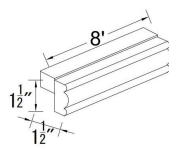

Shaker Crown Molding

Light molding