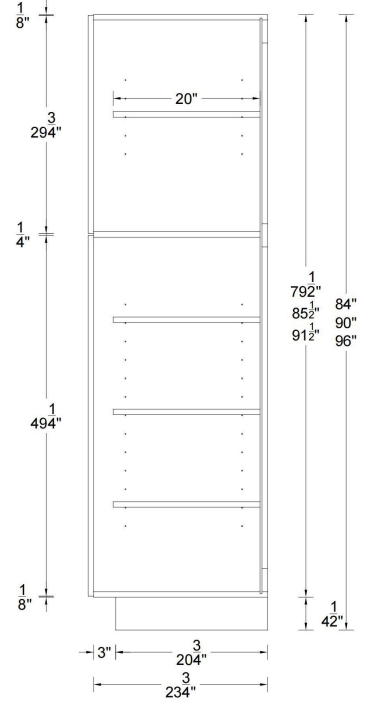

Construction: Built with 11 layers of high-density solid wood plywood (0.5–0.7 density), finished with 120 g/m² high-pressure melamine — significantly higher than the 80 g/m² standard found in most market offerings.

kitchen
4 drawers base
standard

vanity
base standard

wall cabinet
30"/36" height
standard

wall cabine
42" height
standard

single oven cabinet
standard

double oven cabinet
standard

utility cabinet
standard

kitchen
base standard

kitchen
3 drawers base
standard

kitchen
4 drawers base
standard

vanity
base standard

wall cabinet
30"/36" height
standard

wall cabine
42" height
standard

single oven cabinet
standard

double oven cabinet
standard

utility cabinet
standard

Base
Single Door

B09 B12 B15 B18 B21

Base
Double Doors

B24 B27 B30

Base
Double Drawers and Doors

B30 B36 B39 B42

Sink Base
Single blank drawer