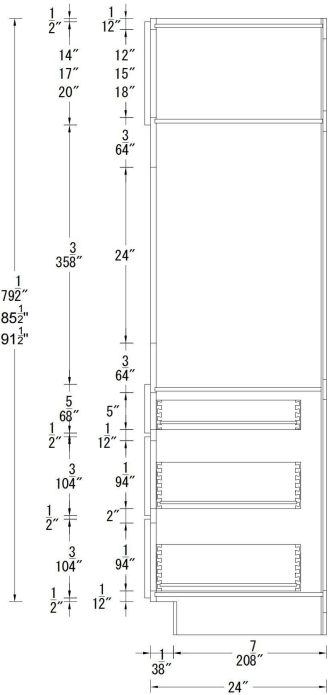

Construction: Built with 11 layers of high-density solid wood plywood (0.5–0.7 density), finished with 120 g/m² high-pressure melamine — significantly higher than the 80 g/m² standard found in most market offerings.

kitchen
4 drawers base
standard

vanity
base standard

wall cabinet
30"/36" height
standard

wall cabine
42" height
standard

single oven cabinet
standard

double oven cabinet
standard

utility cabinet
standard

kitchen
base standard

kitchen
3 drawers base
standard

kitchen
4 drawers base
standard

vanity
base standard

wall cabinet
30"/36" height
standard

wall cabine
42" height
standard

single oven cabinet
standard

double oven cabinet
standard