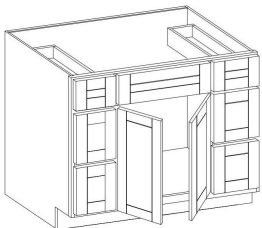

Vanity Sink Drawer