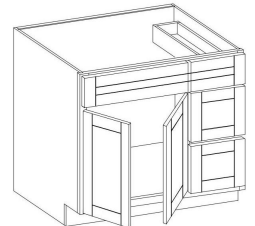

Vanity Sink Drawer