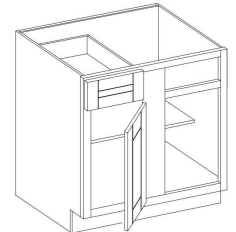

utility cabinet
standard

Base
Single Door

B09 B12 B15 B18 B21

Base
Double Doors

B24 B27 B30

Base
Double Drawers and Doors

B30 B36 B39 B42

Sink Base
Single blank drawer

SB24 SB27 SB30

Sink Base
Double blank drawer

SB33 SB36 SB39 SB42

Farm Sink Base

FSB30 FSB33
FSB36 FSB39

Drawer Base
3 Drawers

3DB12 3DB15 3DB18
3DB21 3DB24 3DB27
3DB30 3DB33 3DB36

Drawer Base
4 Drawers

4DB12 4DB15
4DB18 4DB24

Base Microwave
1 Drawer

BMD24 BMD27 BMD30

Base Blind Cabinet

BBC36 (Door 15" wide)
BBC42 (Door 18" Wide)

Base Full Height
Single Double Doors

B09FH B12FH B15FH
B18FH B21FH

Base Full Height
Double Doors