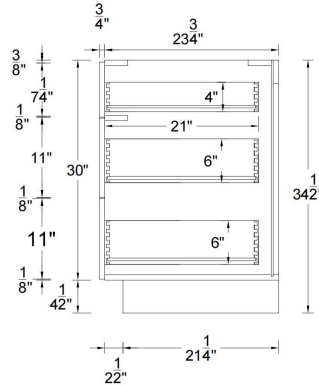

Construction: Built with 11 layers of high-density solid wood plywood (0.5–0.7 density), finished with 120 g/m² high-pressure melamine — significantly higher than the 80 g/m² standard found in most market offerings.

kitchen
4 drawers base
standard

vanity
base standard

wall cabinet
30"/36" height
standard

wall cabine
42" height
standard

single oven cabinet
standard

double oven cabinet
standard

utility cabinet
standard

kitchen
base standard

kitchen
3 drawers base
standard

kitchen
4 drawers base
standard

vanity
base standard

wall cabinet
30"/36" height
standard

wall cabine
42" height
standard

single oven cabinet
standard

double oven cabinet
standard