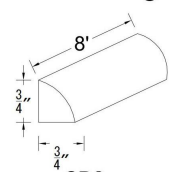

Quarter Round Molding