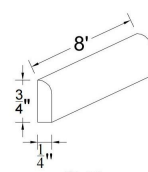

Scribe Molding