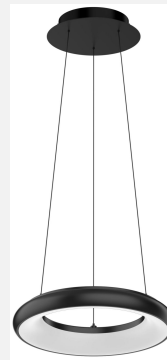

Architectural Pendant Light AL24

- Doughnut-shaped pendant Light
- 5CCT & 3 Power selectable, AC 120V triac dimming

12" & 16"