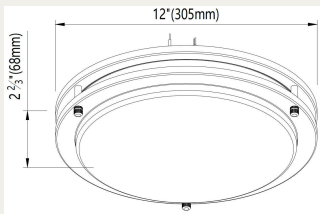

Dimension

10"

12"

14"

16"