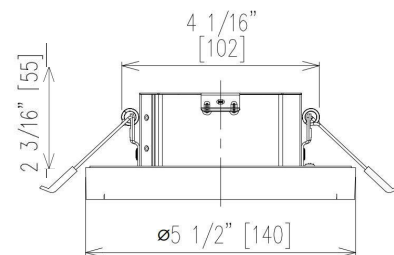

Dimension

Flush mount

Retrofit

Recessed

Dimension

Flush mount

Retrofit

Recessed