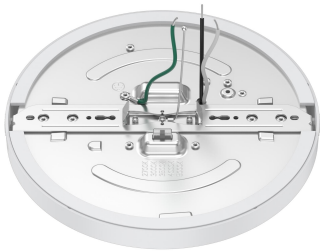

(Pending)

5"

7"

9"

12"

DL003 Series 3 in 1 installation ways

3-in-1 Installation

Flush mounted
compatible with 3&4" J-box