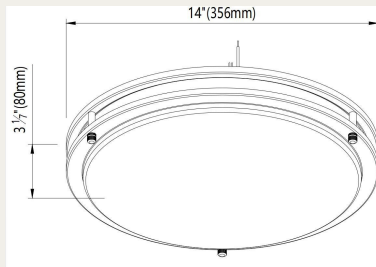

Brushed Nickel

Polished Brass

Specification

Model	US-AL001-10-18W-DC5	US-AL001-12-24W-DC5	US-AL001-14-30W-DC5	US-AL001-16-36W-DC5
Size	10"	12"	14"	16"
Wattage	18W	24W	30W	36W
Light efficiency	70lm/w	70lm/w	70lm/w	70lm/w
Lumen	Max 1200lm	Max 1600lm	Max 2100lm	Max 2500lm
Beam angle	120°			
CRI	CRI 80			
CCT	5CCT selectable 27K/30K/35K/40K/50K			
Location	Damp Location			
Material	PC+ SPCC Steel			
DIM	Triac			
Voltage	AC120			
IC/NON-IC	NON-IC			
Finish color	Matte Black/ Brushed Nickel/ Polished Brass			

Dimension

10"

12"

14"

16"

2) Flush Mounted Ceiling Light US-AL002

(Pending)

Black and Gold