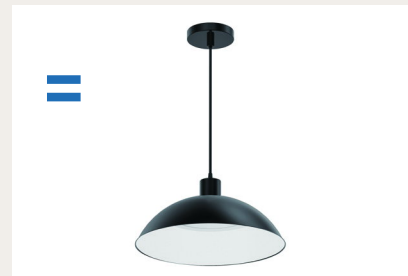

=

+

XSlim/XRim

=

-

XSlim/XRim

=

Wall Light