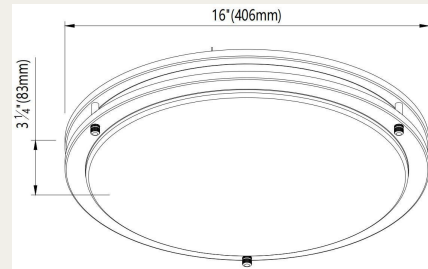

Brushed Nickel

Polished Brass

Specification

Model	US-AL001-10-18W-DC5	US-AL001-12-24W-DC5	US-AL001-14-30W-DC5	US-AL001-16-36W-DC5
Size	10"	12"	14"	16"
Wattage	18W	24W	30W	36W
Light efficiency	70lm/w	70lm/w	70lm/w	70lm/w
Lumen	Max 1200lm	Max 1600lm	Max 2100lm	Max 2500lm
Beam angle	120°			
CRI	CRI 80			
CCT	5CCT selectable 27K/30K/35K/40K/50K			
Location	Damp Location			
Material	PC+ SPCC Steel			
DIM	Triac			
Voltage	AC120			
IC/NON-IC	NON-IC			
Finish color	Matte Black/ Brushed Nickel/ Polished Brass			

Dimension

10"

12"

14"

16"

2) Flush Mounted Ceiling Light US-AL002

(Pending)

Black and Gold