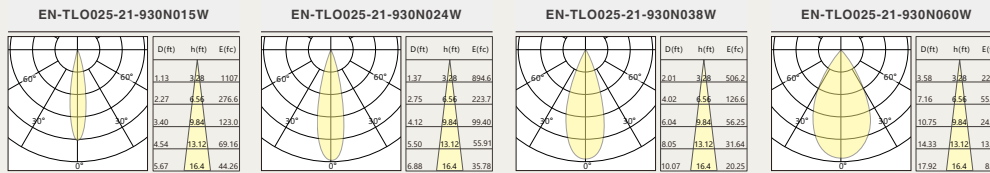

PREMIUM-25W