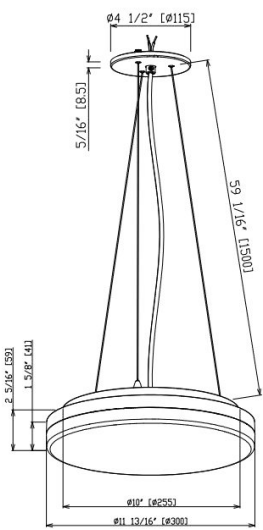

Dimension

AL216-12 inch