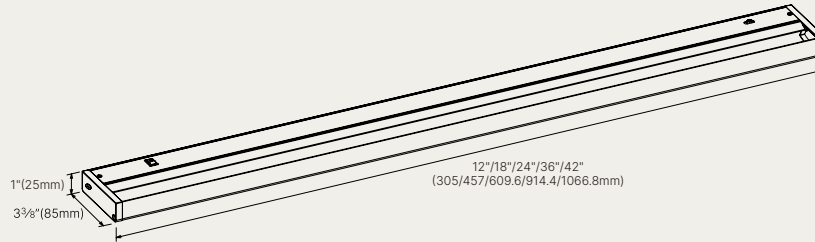

LED Cabinet Light - US-AHCL01

Performance Summary (NON-linkable)

Model NO.	Size (inch)	Watts	CCT	Efficacy	Lumens (±10%)	Voltage	DIM	CRI	Beam Angle
AHCL01-1208WD-CCT-WH	12×3 3/8*1	8W	3CCT Selectable 3000K+3500K+4000K	80-90lm/W	650-720lm	AC120V	Triac	90	100°
AHCL01-1812WD-CCT-WH	18×3 3/8*1	12W			960-1050lm				
AHCL01-2416WD-CCT-WH	24×3 3/8*1	16W			1250-1350lm				
AHCL01-3624WD-CCT-WH	36×3 3/8*1	24W			1950-2130lm				
AHCL01-4228WD-CCT-WH	42×3 3/8*1	28W			2400-2680lm				

Technical specifications

Materials

Housing: AL6063 Aluminum Die Casting
Optic: PC

Electrical

Rated voltage: 120V
Frequency: 60HZ
Power factor: >0.9
Constant voltage: -

Environmental

Life time: >50,000Hrs
operating temp: -4°F to 104°F (-20°C to 45°C)
storage temp: -4°F to 149°F (-20°C to 65°C)
Location rating: Dry location

Compatible

Dimming compatible controls: Lutron
Track Type compatible: -