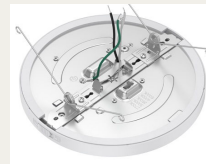

Technical specifications

5"

7"

9"

12"

Flush mount

Recessed mount

Reetrofit