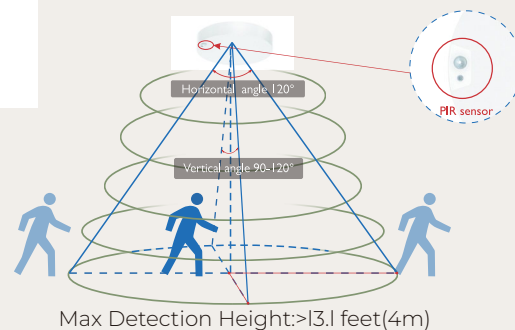

FEATURE:

- PIR motion sensor & light sensor
- Daylight sensor/hold time/ sensor on & off
- Robust external driver design
- 5CCT selectable:
  2700K/3000K/3500K/4000K/5000K

Infrared Induction Range Diagram