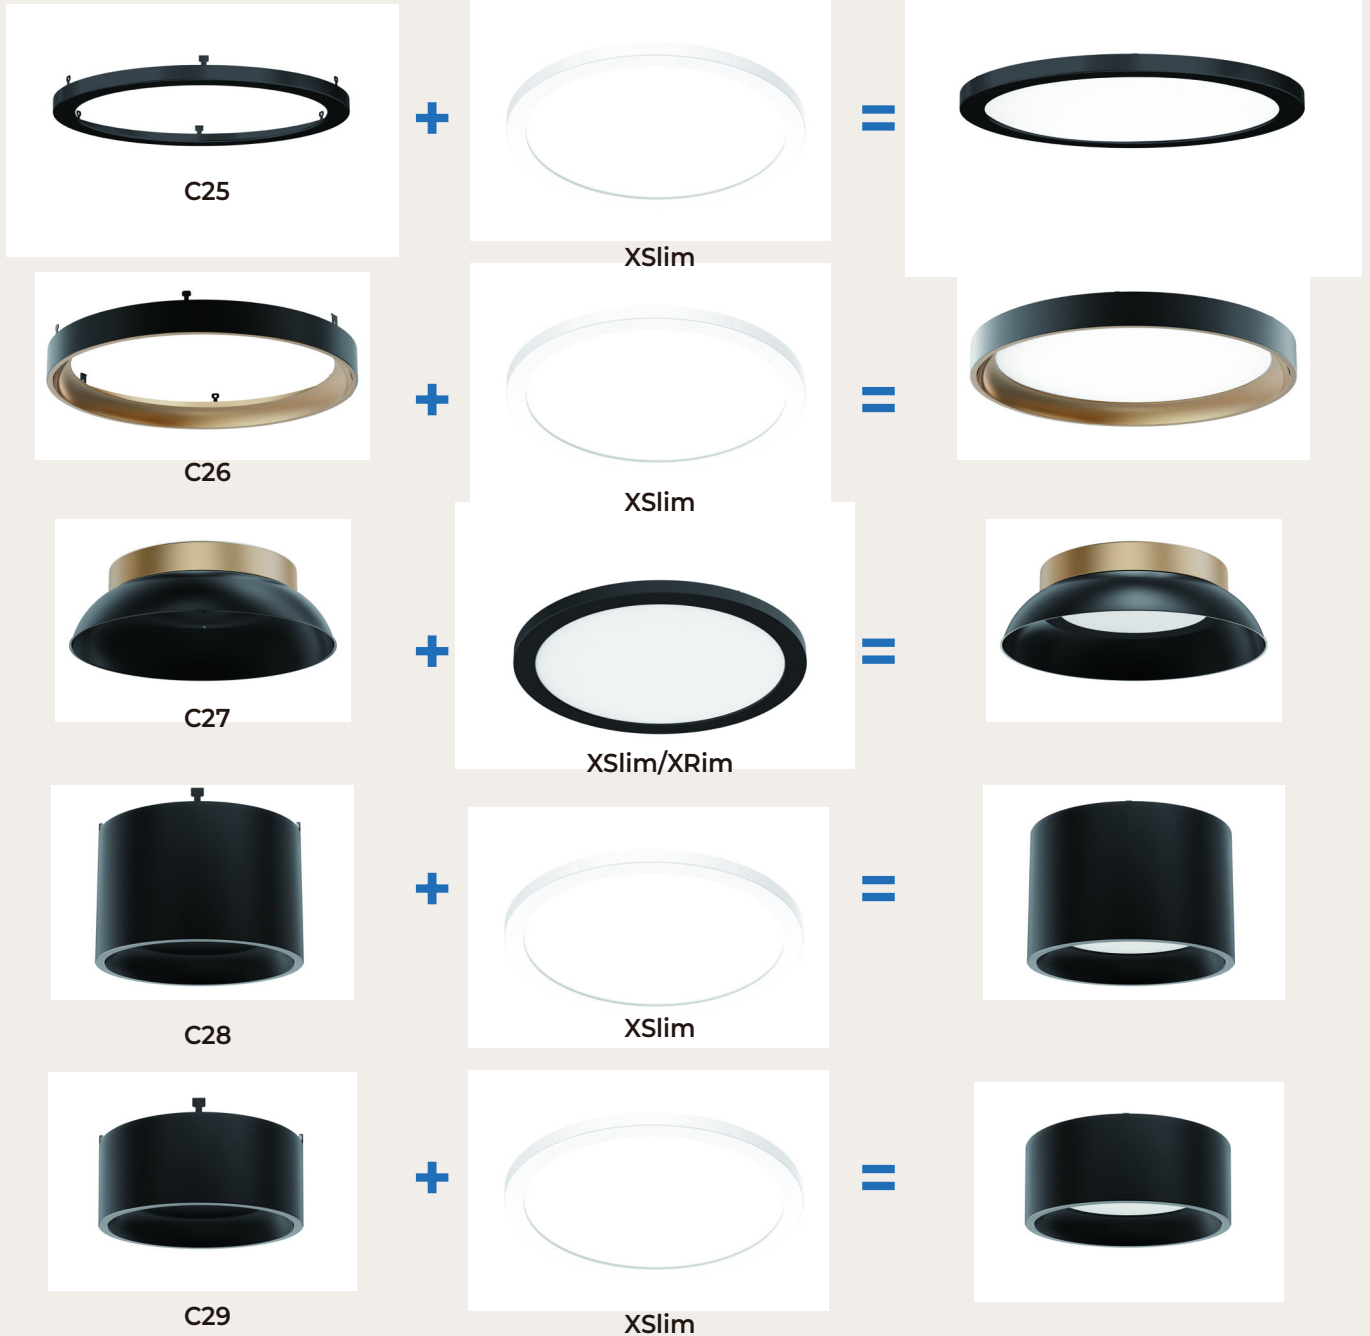

Decoration Effects