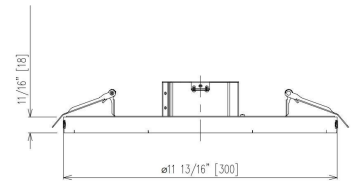

Dimension

Flush mount

Retrofit

Recessed

Dimension

Flush mount

Retrofit

Recessed