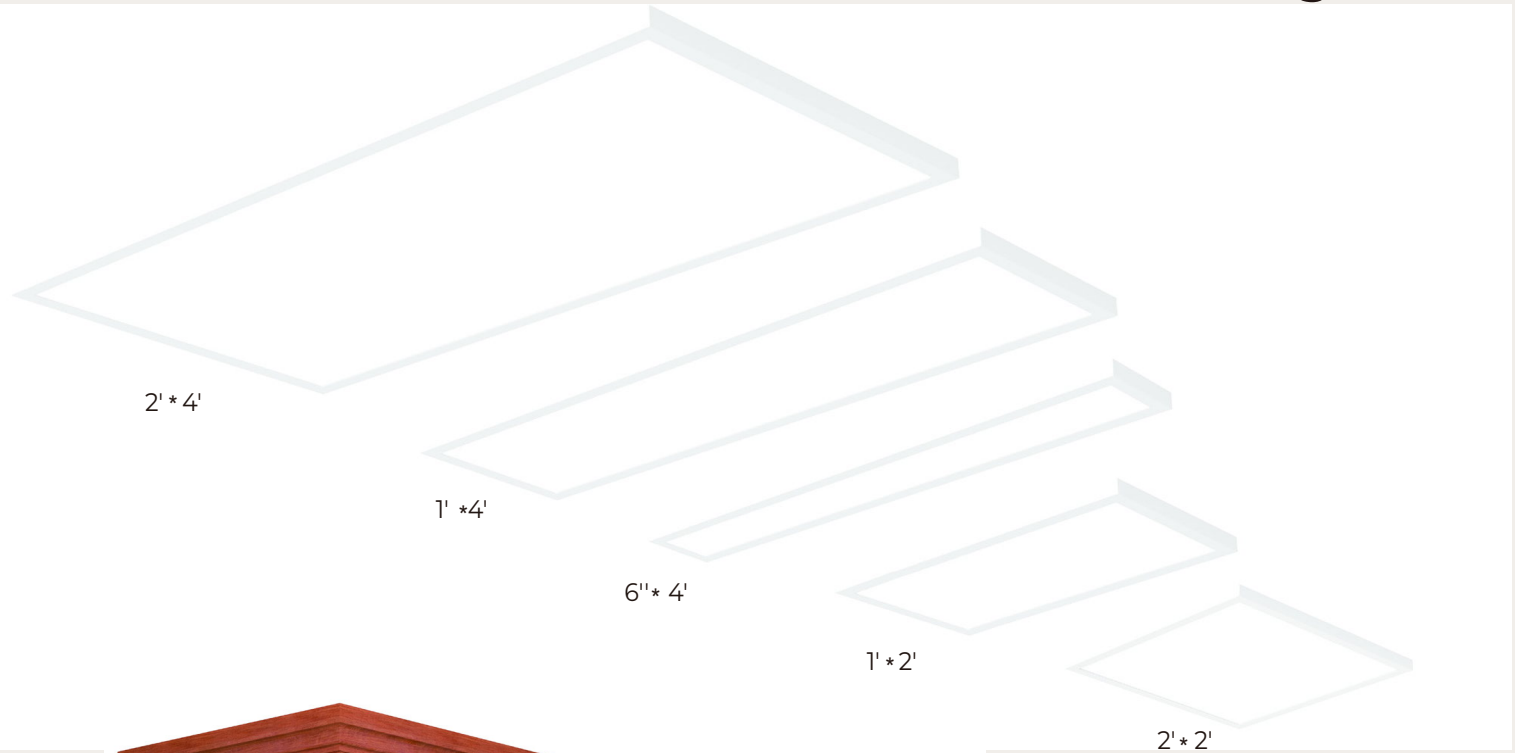

Efix LED Slim Surface Mount Panel Light

Finish:

Oak

White

Black