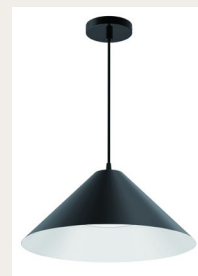

=

+

XSlim/XRim

=

-

XSlim/XRim

=

Wall Light