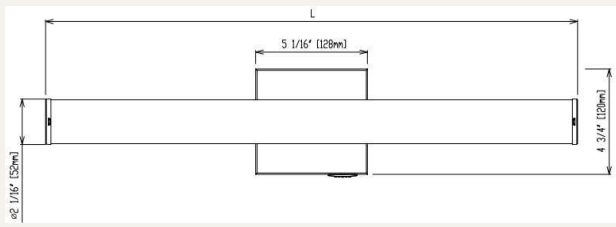

Dimension

ML001