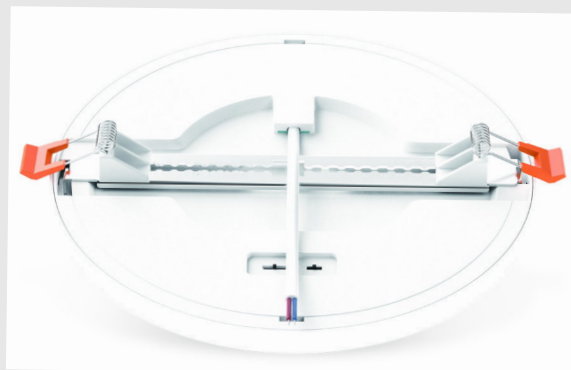

Eura LED Round Panel Light

1CCT / 3CCT / 5CCT

Super Slim 13mm

IP44

3CCT & 3 Wattage

DIY Trims

5CCT Selectable Eura LED Round Panel Light

FEATURE: