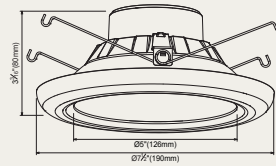

Product Features

1. Expected Life: Projected life of at least 50,000 hours.
   - Lens: Frosted, impact-resistant acrylic.
   - Electrical: Universal voltage (100-130VAC) input, 50/60 Hz.
   - Driver: High-performance driver features over-voltage, over-current, and short-circuit protection.
   - Finish: All reflective surfaces are finished with a high-reflectance, lighting fixture white polyester powder.
   - Certification: ETL
2. Warranty: Limited 5-Year Warranty.