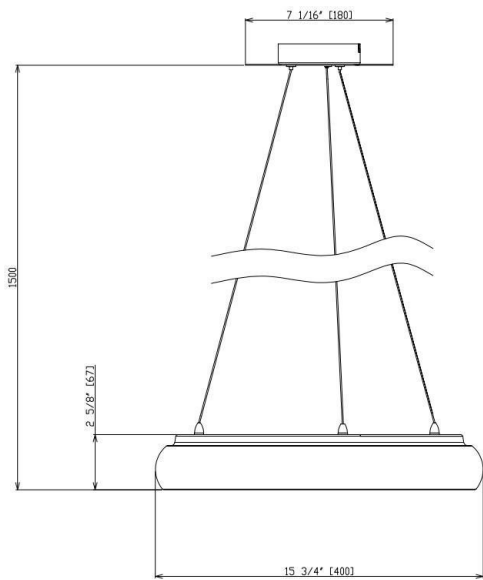

Dimension

16 inch