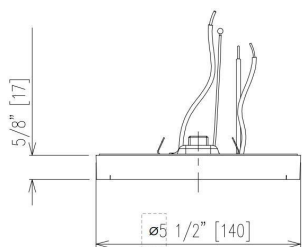

Details

3 accessories packed in 1 box

1. flush mounted

2. Retrofit

Specification

Model	DL003-5-10W-DC5	DL003-7-12W-DC5	DL003-9-18W-DC5	DL003-12-24W-DC5
Size	5.5"x2.19"	7.5"x2.19"	9"x2.19"	12"x2.19"
Wattage	10W	12W	18W	24W
Light efficiency	70-90lm/W			
Lumen	750-900lm	950-1100lm	1400-1600lm	1900-2100lm
Beam angle	110°			
CRI	CRI 90			
CCT	5CCT selectable 30K/35K/40K/50K/60K			
Location	Wet location			
Material	PC			
DIM	Triac			
Voltage	AC120V			
IC/NON-IC	NON-IC or IC-Rate for recessed version			
Finish color	White			

Dimension

Flush mount

Retrofit

Recessed

Dimension

Flush mount

Retrofit

Recessed