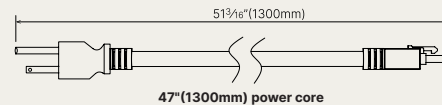

Linkable accessory

ACC-CBL05-WT-50