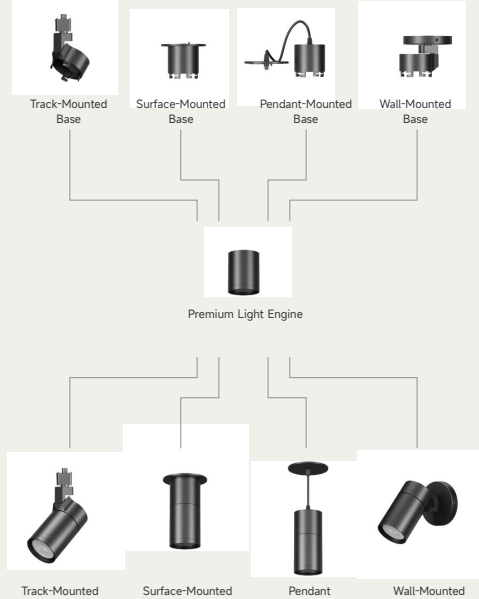

EXCELLENT MODULAR COMBINATION CONCEPT