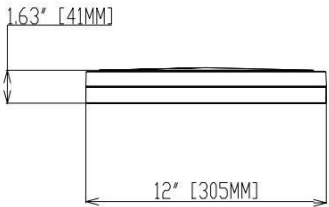

Dimension

12"