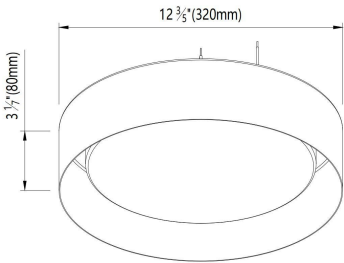

Dimension

12"