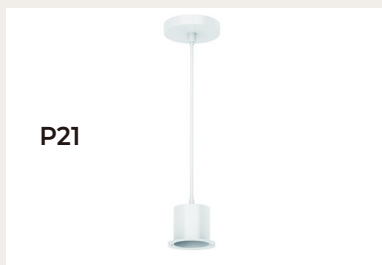

Decoration Effects