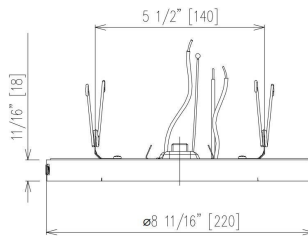

Dimension

Flush mount

Retrofit

Recessed

Dimension

Flush mount

Retrofit

Recessed