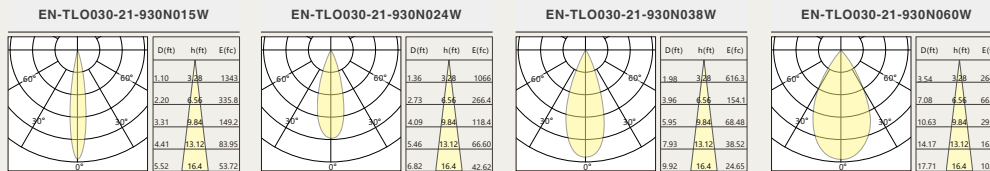

PREMIUM-30W

Above test data is based on 3000K 90CRI LED