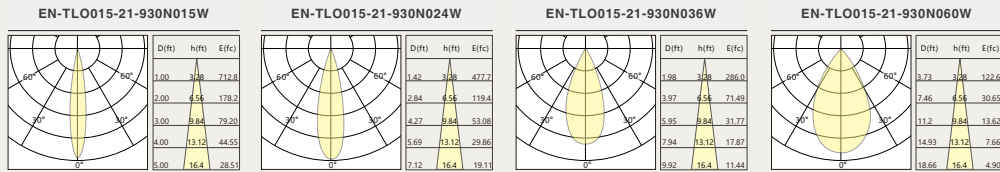

PREMIUM-15W

Above test data is based on 3000K 90CRI LED