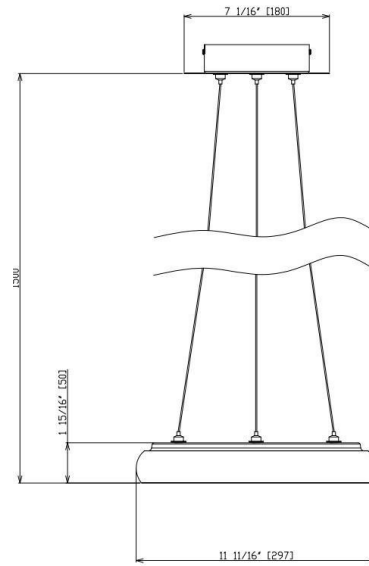

Dimension

16 inch

12 inch