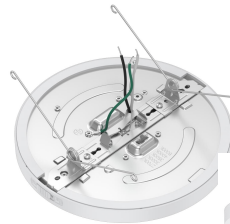

(Pending)

5"

7"

9"

12"

DL003 Series 3 in 1 installation ways

3-in-1 Installation

Flush mounted
compatible with 3&4" J-box