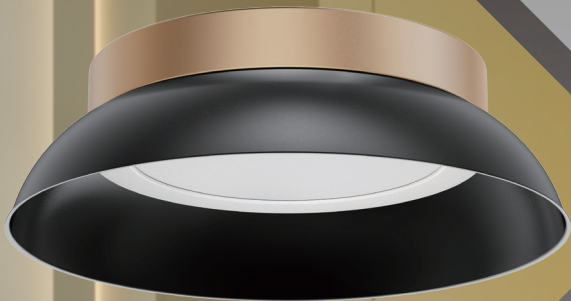

Decorative Trims

C26

C25

C27

P23