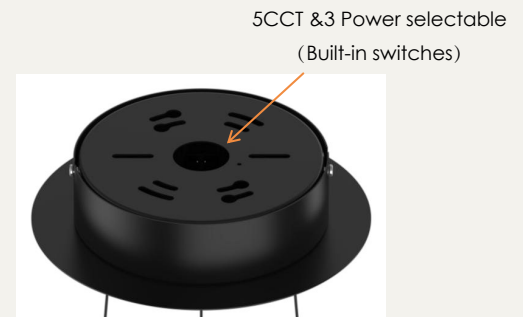

Design concept

AL24 The curved light direction emphasizes target object in a smooth and dramatic atmosphere, revealing an unexpected art inspiration design, which brings a comfortable visual experience.

By having an arc luminous surface, we break traditional design. The circular light output offers a magic 3D effect.

Key feature & Advantage

- Up to 70% energy saving compared to standard CFL.
- Environment friendly, without Mercury or any other hazardous substances.
- No UV/IR light.
- 5-field-selectable CCT in 27K/30K/35K/40K/50K.
- 120AC and Triac dimmable are available.
- Damp Location.

Details