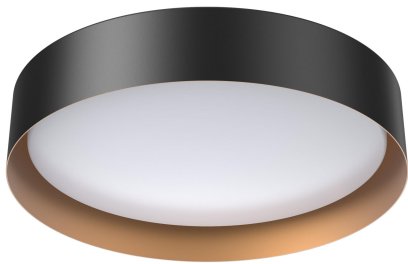

Dimension

10"

12"

14"

16"

2) Flush Mounted Ceiling Light US-AL002

(Pending)

Black and Gold

White and Gold

Specification

Model	US-AL002-12-18W-DC5	US-AL002-14-24W-DC5	US-AL002-16-30W-DC5
Size	12"	14"	16"
Wattage	18W	24W	30W
Light efficiency	70lm/w	70lm/w	70lm/w
Lumen	Max 1200lm	Max 1600lm	Max 2100lm
Beam angle		120°	
CRI		CRI 80	
CCT	5CCT selectable 27K/30K/35K/40K/50K		
Location		Damp Location	
Material		PC+ SPCC Steel	
DIM		Triac	
Voltage		AC120	
IC/NON-IC		NON-IC	
Finish color		Black and Gold/White and Gold	