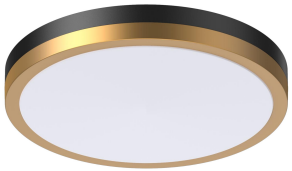

4) Flush Mounted Ceiling Light US-AL004

(Pending)

Black and Gold