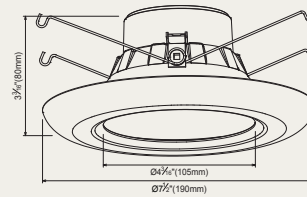

Product Features

1. Expected Life: Projected life of at least 50,000 hours.
   - Lens: Frosted, impact-resistant acrylic.
   - Electrical: Universal voltage (100-130VAC) input, 50/60 Hz.
   - Driver: High-performance driver features over-voltage, over-current, and short-circuit protection.
   - Finish: All reflective surfaces are finished with a high-reflectance, lighting fixture white polyester powder.
   - Certification: ETL
2. Warranty: Limited 5-Year Warranty.