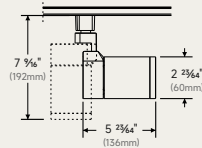

DESCRIPTION

OVEGA(EN-TLO series, Premium version) is a stylish and compact LED track light that will fit smoothly into any retail, gallery environments. High lumen efficiency(>100lm/W) & versatile optical accessories can increase the great light comfort and fulfill different light demands. The head can be adjusted precisely 360°+ horizontal(rotation) and 90° vertical without dead angle. The light, as a result, is emitted exactly where you need it. The integrated driver gives clean feeling and the ceiling will not be cluttered with drivers aimed in different directions.

FEATURES

- Stylish and compact design with integrated driver.
- Excellent modular combination concept: integrated driver + different fixture bases + optical accessories, DIY to get different light solutions and easy for maintenance.
- Light efficiency is up to 100lm/W.
- Interchangeable lens: 15°, 24°, 38°, 60°.
- Can be dressed in 6 kinds of optical accessories to enhance the visual quality, reduce glare and cut off the light.
- Patented joints can hold the track head at any positions without malfunctions.
- 360°+ rotation without dead angle and 90°vertical aiming.
- Use OVEGA family to get a unified impression in one environment.

	EN-TLO010-21	EN-TLO015-21	EN-TLO020-21	EN-TLO025-21	EN-TLO030-21
WATTAGE	10W	15W	20W	25W	30W
LUMEN OUTPUT	911lm	1312lm	1858lm	2199lm	2606lm
BEAM OPTICS	Narrow Spot	15°	15°	15°	15°
	Spot	24°	24°	24°	24°
	Flood	36°	36°	38°	38°
	Wide Flood	60°	60°	60°	60°
COLOR TEMPERATURE	2700K, 3000K, 3500K, 4000K				
CRI	80+, 90+, 95+(optional)				
INPUT WATTAGE	10W	15W	20W	25W	30W
INPUT VOLTAGE	120VAC Dimming, 60Hz				
DIMMING TYPE	Optional leading (Triac) and trailing edge (ELV) for 120V only				
MOUNTING	Track-Mounted: ① Single-circuit: Halo, Juno, Lightolier ② 2-circuit: TEK, HTEK ③ 3-circuit: Global		Wall-Mounted Pendant Surface-Mounted		
FINISH	White, Black, Silver				
WEIGHT	1.10lbs (0.50kg)		1.80lbs (0.82kg)		
LISTINGS 	cETLus Listed to UL and CSA Standards; Suitable for Dry Locations only				
WARRANTY	5 year limited warranty				
SYSTEM RATING	80% of initial lumens at 50000 hours (L80)				

Approximate lumen output based on 3000K performance, see photometric test results for additional information.