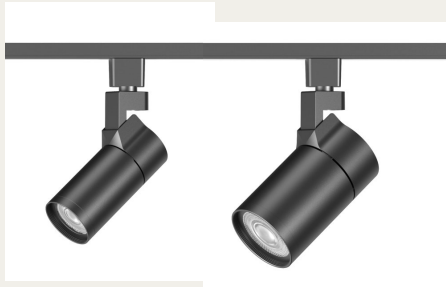

OVEGA TRACK LIGHT SYSTEM

Premium Version

EN-TLO010-21
EN-TLO015-21

EN-TLO020-21
EN-TLO025-21
EN-TLO030-21

DESCRIPTION

OVEGA(EN-TLO series, Premium version) is a stylish and compact LED track light that will fit smoothly into any retail, gallery environments. High lumen efficiency(>100lm/W) & versatile optical accessories can increase the great light comfort and fulfill different light demands. The head can be adjusted precisely 360°+ horizontal(rotation) and 90° vertical without dead angle. The light, as a result, is emitted exactly where you need it. The integrated driver gives clean feeling and the ceiling will not be cluttered with drivers aimed in different directions.