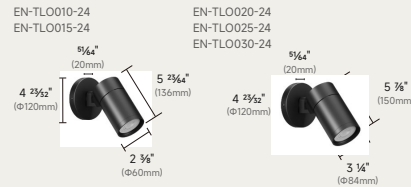

EXCELLENT MODULAR COMBINATION CONCEPT

Surface-Mounted

Pendant

Wall-Mounted

OVEGA FAMILY

In versions with different light solutions, OVEGA covers high performance accent lighting with very narrow beam 6°, different interchangeable beam lens & different optical accessories, flood lighting of exhibits, beam angle adjusting from narrow to wide, wall washing and projection.

Except versatile light solutions, OVEGA is also a complete family with different installation methods (track-mounted, pendant, surface-mounted and wall-mounted). So, if you have an environment where ask for different light solutions & different installation methods, OVEGA family will be a great choice to get a unified impression.