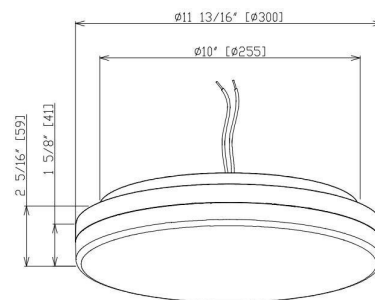

AL216-12 inch