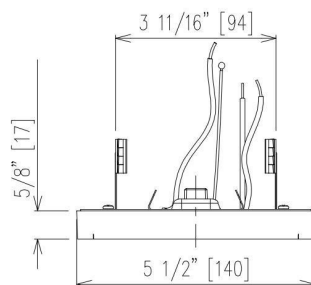

Details

3 accessories packed in 1 box

1. flush mounted

2. Retrofit

Specification

Model	DL003-5-10W-DC5	DL003-7-12W-DC5	DL003-9-18W-DC5	DL003-12-24W-DC5
Size	5.5"x2.19"	7.5"x2.19"	9"x2.19"	12"x2.19"
Wattage	10W	12W	18W	24W
Light efficiency	70-90lm/W			
Lumen	750-900lm	950-1100lm	1400-1600lm	1900-2100lm
Beam angle	110°			
CRI	CRI 90			
CCT	5CCT selectable 30K/35K/40K/50K/60K			
Location	Wet location			
Material	PC			
DIM	Triac			
Voltage	AC120V			
IC/NON-IC	NON-IC or IC-Rate for recessed version			
Finish color	White			

Dimension

Flush mount

Retrofit

Recessed

Dimension

Flush mount

Retrofit

Recessed