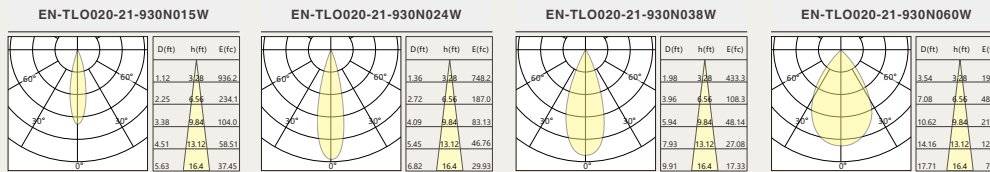

PHOTOMETRIC DATA (NON-DIMMING)

CCT (K)	CRI	LOAD (W)	BEAM OPTIC	LUMENS (lm)	EFFICACY (lm/w)	MAX CANDELA (cd)
3000K	90+	20W	15°	1666.1	84.29	10074
			24°	1797.5	90.65	8060
			38°	1836.7	93.15	4666
			60°	1858.7	93.78	2096
		25W	15°	1997.0	80.80	11887
			24°	2176.2	87.86	9628
			38°	2199.0	89.11	5451
			60°	2185.9	88.63	2427
		30W	15°	2335.9	80.32	14352
			24°	2549.6	86.58	11425
			38°	2606.1	88.80	6584
			60°	2545.1	87.90	2865

PREMIUM-20W