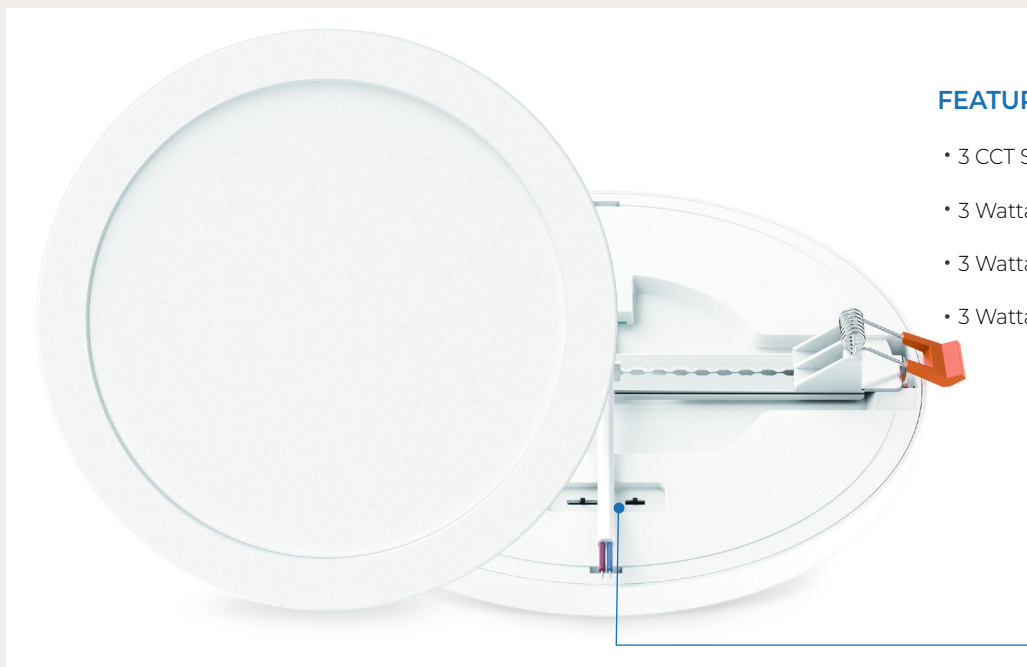

5CCT & 3 WATTAGE Eura LED Round Panel Light

FEATURE:

- 3 CCT Selectable: 3000K/4000K/6500K
- 3 Wattage Selectable for Φ 225mm Panel: 10/15/18W
- 3 Wattage Selectable for Φ 300mm Panel: 12/18/24W
- 3 Wattage Selectable for Φ 380mm Panel: 24/30/36W