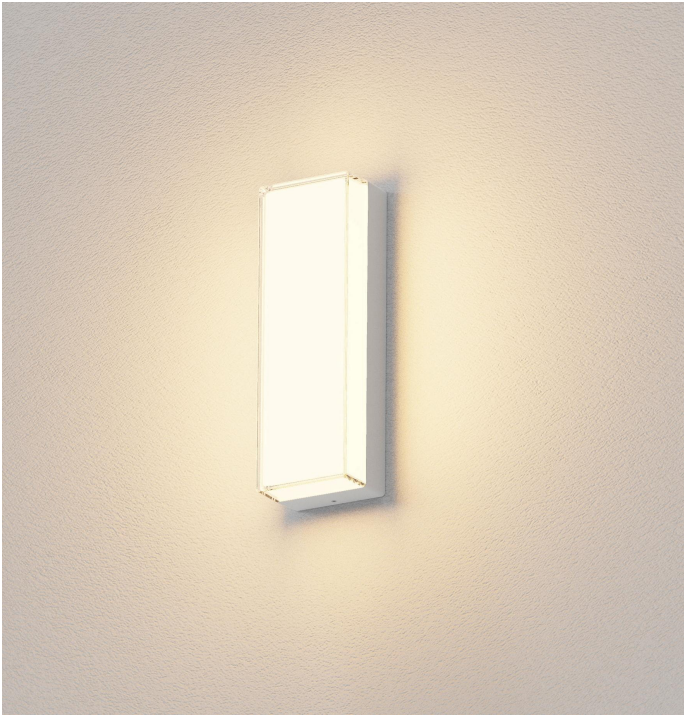

Architectural Wall Light WL197

Patent Design