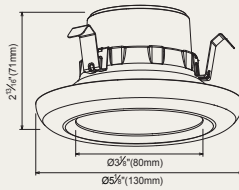

Product Features

1. Expected Life: Projected life of at least 50,000 hours.
   - Lens: Frosted, impact-resistant acrylic.
   - Electrical: Universal voltage (100-130VAC) input, 50/60 Hz.
   - Driver: High-performance driver features over-voltage, over-current, and short-circuit protection.
   - Finish: All reflective surfaces are finished with a high-reflectance, lighting fixture white polyester powder.
   - Certification: ETL
2. Warranty: Limited 5-Year Warranty.