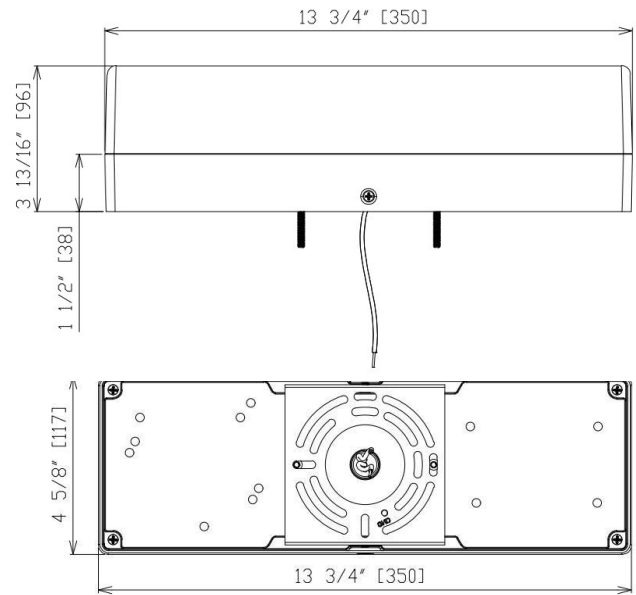

Dimension

WL197A

WL197B