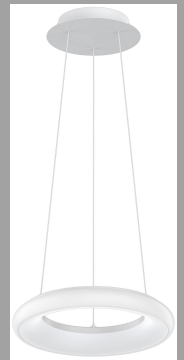

Architectural Pendant Light AL24

- Doughnut-shaped pendant Light
- 5CCT & 3 Power selectable, AC 120V triac dimming

12" & 16"