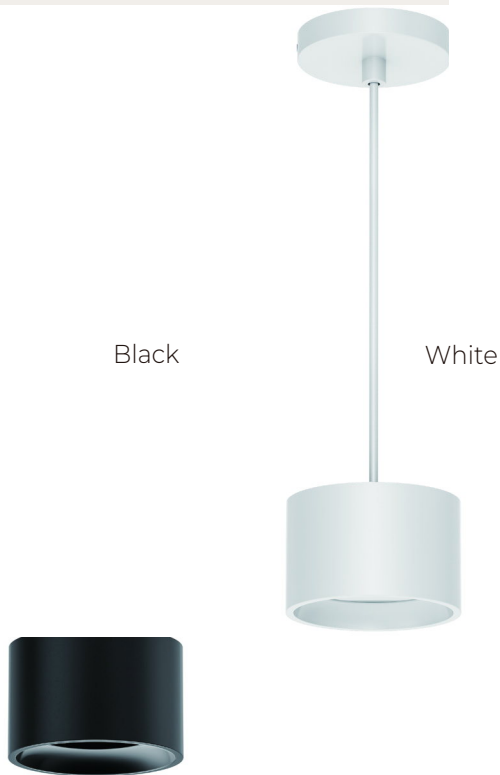

P21 Suspending

P21 Suitable for

XSlim
XRim

Ceiling cup $\Phi 125 \times 22 \text{mm} / \Phi 4.92$
Base $\Phi 113 \times 80 \text{mm} / \Phi 4.45 \times 3.15 \text{inch}$

Black

White