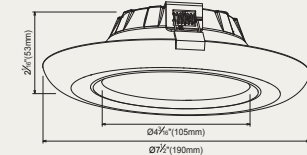

Product Features

1. Expected Life: Projected life of at least 50,000 hours.
   - Lens: Frosted, impact-resistant acrylic.
   - Electrical: Universal voltage (100-130VAC) input, 50/60 Hz.
   - Driver: High-performance driver features over-voltage, over-current, and short-circuit protection.
   - Finish: All reflective surfaces are finished with a high-reflectance, lighting fixture white polyester powder.
   - Certification: ETL
2. Warranty: Limited 5-Year Warranty.