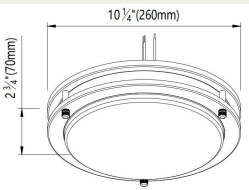

Dimension

10"