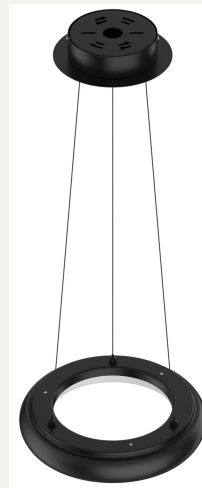

Design concept

AL24 The curved light direction emphasizes target object in a smooth and dramatic atmosphere, revealing an unexpected art inspiration design, which brings a comfortable visual experience.

By having an arc luminous surface, we break traditional design. The circular light output offers a magic 3D effect.

Key feature & Advantage

- Up to 70% energy saving compared to standard CFL.
- Environment friendly, without Mercury or any other hazardous substances.
- No UV/IR light.
- 5-field-selectable CCT in 27K/30K/35K/40K/50K.
- 120AC and Triac dimmable are available.
- Damp Location.

Details