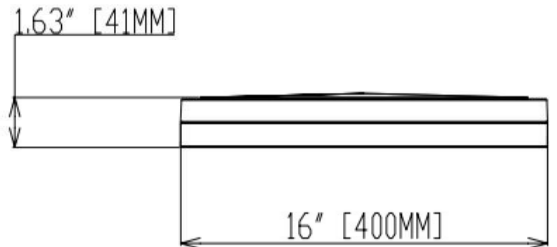

Dimension

12"

14"

16"

TECHNICAL RESIDENTIAL

Flush Mounted Ceiling Light US-DL003

Flush ceiling mount light DL003

Ultra slim, 11/16" thickness below ceiling