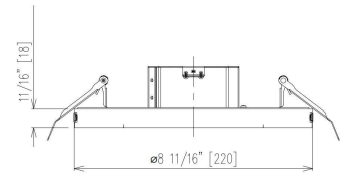

Dimension

Flush mount

Retrofit

Recessed

Dimension

Flush mount

Retrofit

Recessed