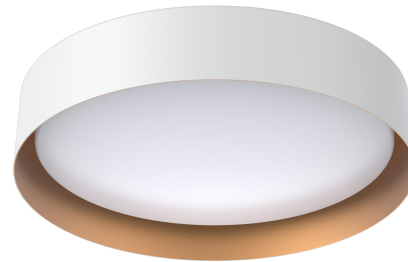

Dimension

10"

12"

14"

16"

2) Flush Mounted Ceiling Light US-AL002

(Pending)

Black and Gold