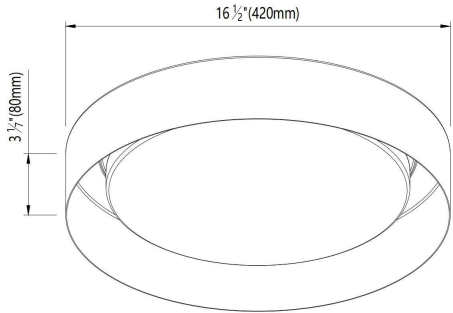

Dimension

12"

14"

16"

3) Flush Mounted Ceiling Light US-AL003

Matte Black

Brushed Nickel

Specification