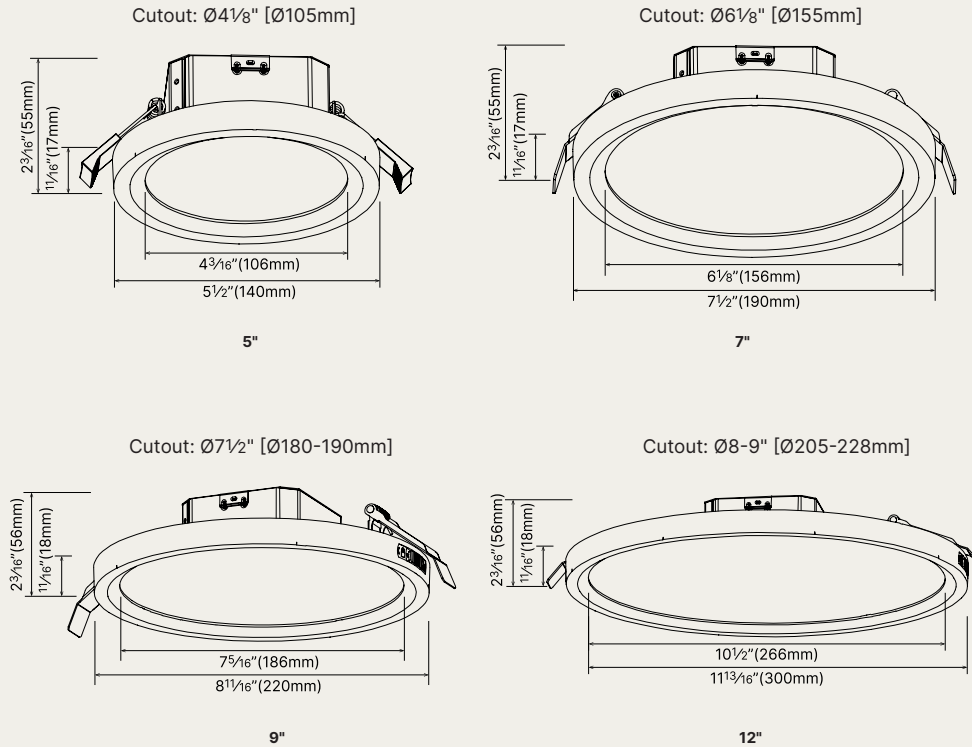

LED Downlight - US-DL003

Dimension

Performance Summary

Model NO.	Size (inch)	Watts	CCT	Efficacy	Lumens ($\pm 10\%$)	Voltage	CRI	DIM	Beam Angle
DL003-5-10W-DC5	5	10W	5CCT Selectable 2700K+3000K+3500K+4000K+5000K	70-85lm/W	750-900lm	AC120V	90	Triac	110°
DL003-7-12W-DC5	7	12W		80-90lm/W	950-1100lm				
DL003-9-18W-DC5	9	18W		80-90lm/W	1400-1600lm				
DL003-12-24W-DC5	12	24W		80-90lm/W	1900-2100lm