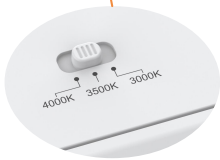

Indirect Lighting Cabinet Light CBL05

- 12"/18"/24"/36"/42", 3CCT, CRI90, Triac dim/ non-dim
- Linkable / non-linkable

3CCT Selectable