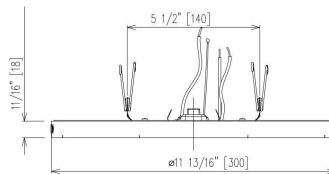

Dimension

Flush mount

Retrofit

Recessed

Dimension

Flush mount

Retrofit

Recessed