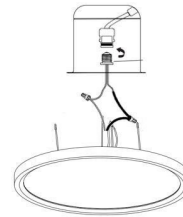

(Pending)

5"

7"

9"

12"

DL003 Series 3 in 1 installation ways

3-in-1 Installation

Flush mounted
compatible with 3&4" J-box