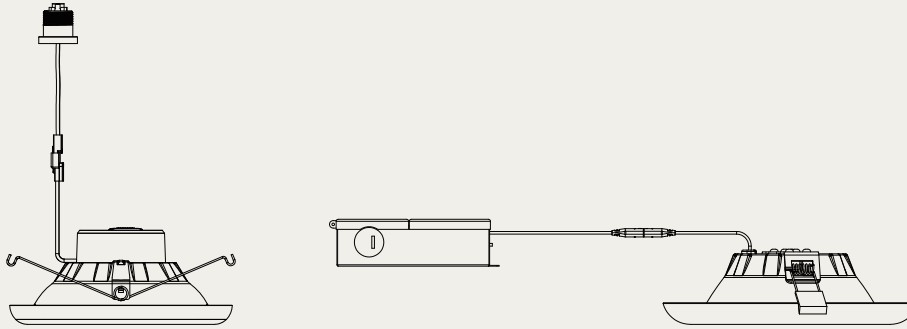

DATA SHEET

Important

Read this instruction carefully before installation. Keep it for further reference.

Make electrical and grounded connections in accordance with the national electrical code and any applicable code.

Always turn off the power supply before installation.

This product must be installed in accordance with the applicable installation code by a qualified electrician who is familiar with the construction and operation of the product and the hazards involved.

Packing / weight

Size	Outer box (L*W*H)	Qty/Ctn (pcs)	G.W/Ctn (lbs)	Container 20GP(28m²)	Container 40HQ(68m²)	Container 45HQ(78m²)
4" A	16⁹/₁₆"*16⁹/₁₆"*13³/₈ inch	36PCS	/	518 Cartons 18648pcs	808 Cartons 29088pcs	1311 Cartons 47196pcs
5" & 6" A	21⁷/₈"*15¹⁵/₁₆"*16³/₄ inch	24PCS	/	314 Cartons 7536pcs	750 Cartons 18000pcs	855 Cartons 20520pcs
6" A	21⁷/₈"*15¹⁵/₁₆"*16³/₄ inch	24PCS	/	314Cartons 7536pcs	750 Cartons 18000pcs	855Cartons 20520pcs
4" B	16⁹/₁₆"*14⁷/₁₆"*16⁹/₁₆ inch	36PCS	/	474Cartons 17064pcs	1086 Cartons 39096pcs	1232 Cartons 44352pcs
5" & 6" B	25⁹/₁₆"*15¹⁵/₁₆"*16³/₄ inch	24PCS	/	274Cartons 6576pcs	650 Cartons 15600pcs	742Cartons 17808pcs
6" B	25⁹/₁₆"*15¹⁵/₁₆"*16³/₄ inch	24PCS	/	274Cartons 6576pcs	650 Cartons 15600pcs	742Cartons 17808pcs

Note

- 1.The installation and maintenance must be completed by electricians or professionals.
- 2.Please cut off the power before installation and maintenance.
- 3.The thermally insulating material is not allowed to cover the fixture.
- 4.Please keep away from the corrosive substance, and keep the fixture dry and clean.
- 5.Working temperature: -4°F~104°F storage temperature: -40°F~140°F .