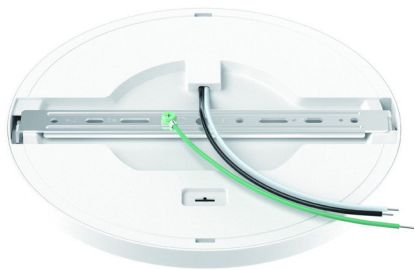

MOUNTING OPTIONS:

5" 7" 9" 12" 15"
Surface mount