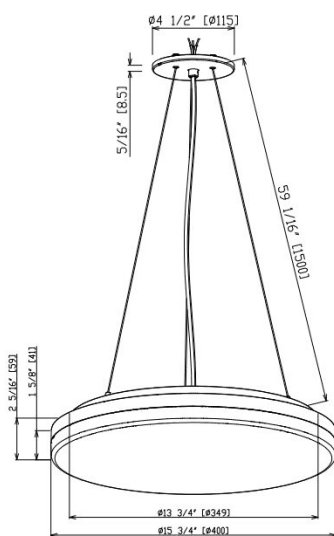

AL216-16 inch