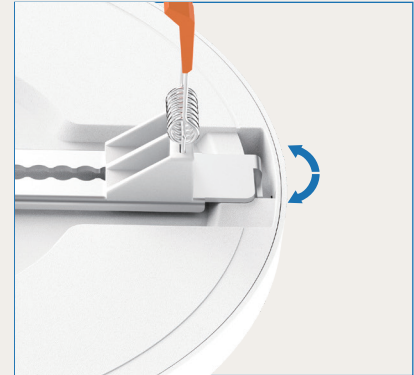

Easy installation by twist-and-lock brackets