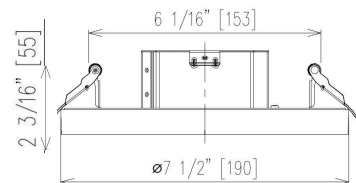

Dimension

Flush mount

Retrofit

Recessed

Dimension

Flush mount

Retrofit

Recessed