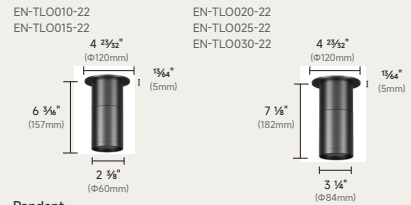

Surface-Mounted

Pendant