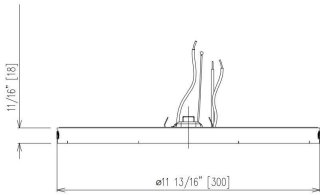

Dimension

Flush mount

Retrofit

Recessed

Dimension

Flush mount

Retrofit

Recessed