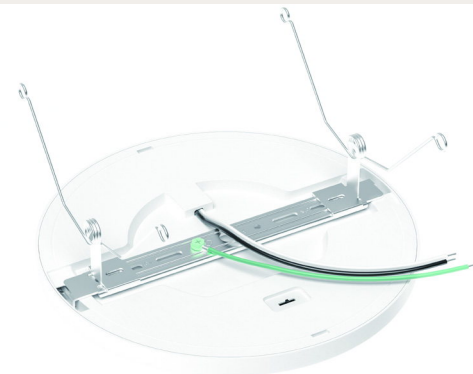

5CCT & 3 Wattage

Emergency

AC100-277V & 0-10VDIM

Wet location IP44

DIY Trims

5CCT Selectable XSlim LED Round Panel Light

FEATURE:

- Ultra slim design 13mm, edge lit low-profile, PC body+ aluminum heatsink
- 5CCT selectable:
2700K/3000K/3500K/4000K/5000K
- Easy installation by twist-and-lock brackets
- Suitable for J-box & can housing
- Patented back cover design can fit for a variety of decorative styles

Ultra slim design 13mm

Easy installation by twist-and-lock brackets

5CCT selectable

Patented back cover design can fit For a variety of decorative styles

MOUNTING OPTIONS:

5" 7" 9" 12" 15"
Surface mount

5" Retrofit