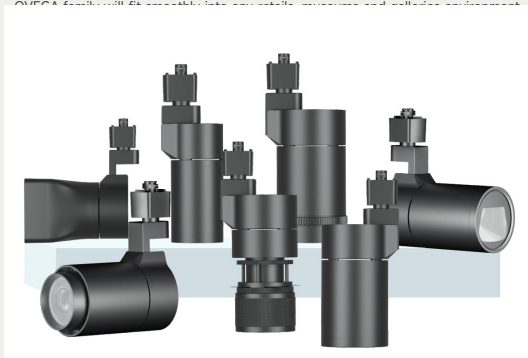

OVEGA FAMILY

In versions with different light solutions, OVEGA covers high performance accent lighting with very narrow beam 6°, different interchangeable beam lens & different optical accessories, flood lighting of exhibits, beam angle adjusting from narrow to wide, wall washing and projection.

Except versatile light solutions, OVEGA is also a complete family with different installation methods (track-mounted, pendant, surface-mounted and wall-mounted). So, if you have an environment where ask for different light solutions & different installation methods, OVEGA family will be a great choice to get a unified impression.