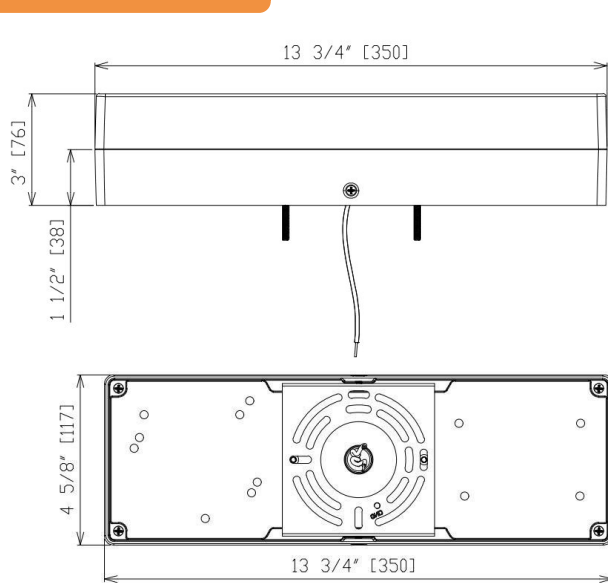

Dimension

WL197A