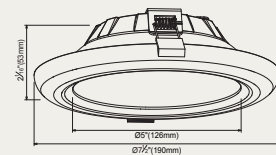

Product Features

1. Expected Life: Projected life of at least 50,000 hours.
   - Lens: Frosted, impact-resistant acrylic.
   - Electrical: Universal voltage (100-130VAC) input, 50/60 Hz.
   - Driver: High-performance driver features over-voltage, over-current, and short-circuit protection.
   - Finish: All reflective surfaces are finished with a high-reflectance, lighting fixture white polyester powder.
   - Certification: ETL
2. Warranty: Limited 5-Year Warranty.