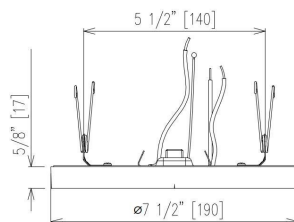

Details

3 accessories packed in 1 box

1. flush mounted

2. Retrofit

Specification

Model	DL003-5-10W-DC5	DL003-7-12W-DC5	DL003-9-18W-DC5	DL003-12-24W-DC5
Size	5.5"x2.19"	7.5"x2.19"	9"x2.19"	12"x2.19"
Wattage	10W	12W	18W	24W
Light efficiency	70-90lm/W			
Lumen	750-900lm	950-1100lm	1400-1600lm	1900-2100lm
Beam angle	110°			
CRI	CRI 90			
CCT	5CCT selectable 30K/35K/40K/50K/60K			
Location	Wet location			
Material	PC			
DIM	Triac			
Voltage	AC120V			
IC/NON-IC	NON-IC or IC-Rate for recessed version			
Finish color	White			

Dimension

Flush mount

Retrofit

Recessed

Dimension

Flush mount

Retrofit

Recessed