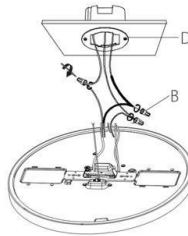

(Pending)

5"

7"

9"

12"

DL003 Series 3 in 1 installation ways

3-in-1 Installation

Flush mounted
compatible with 3&4" J-box