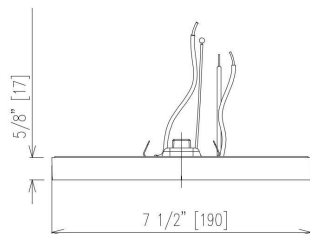

Dimension

Flush mount