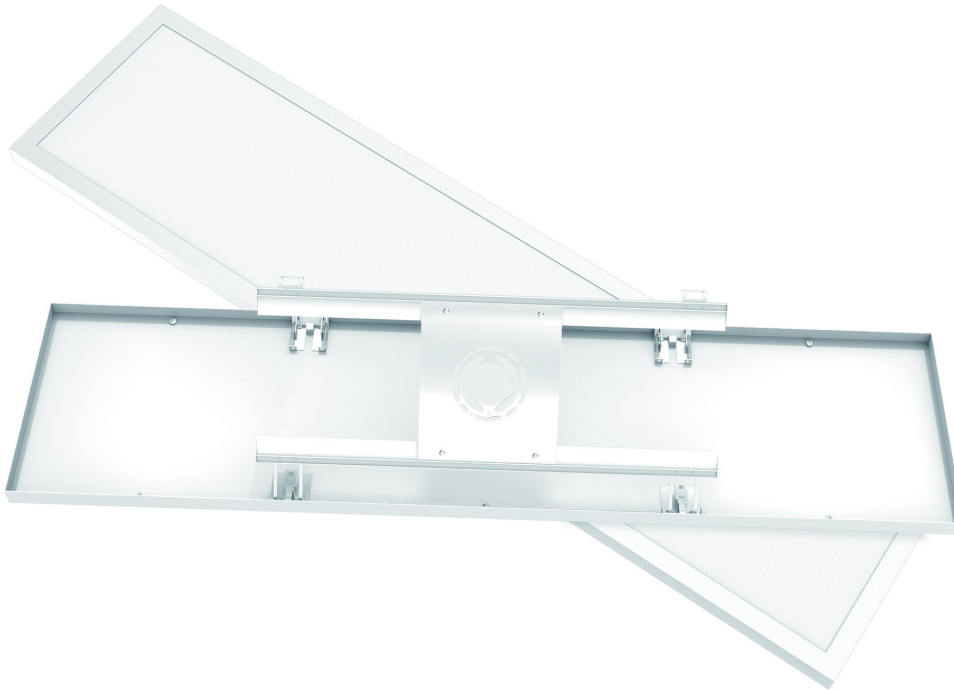

Accessories decorative trims

Complete surface mount design

Easy Installed by one person

5CCT & 3Wattage selectable

5CCT & 3 WATTAGE Efix LED Slim Surface Mount Panel Light

FEATURE:

le:
3500K/4000K/5000K.

ctable for all sizes.