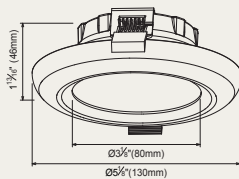

Product Features

1. Expected Life: Projected life of at least 50,000 hours.
   - Lens: Frosted, impact-resistant acrylic.
   - Electrical: Universal voltage (100-130VAC) input, 50/60 Hz.
   - Driver: High-performance driver features over-voltage, over-current, and short-circuit protection.
   - Finish: All reflective surfaces are finished with a high-reflectance, lighting fixture white polyester powder.
   - Certification: ETL
2. Warranty: Limited 5-Year Warranty.