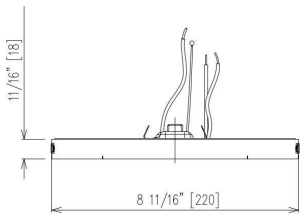

Dimension

Flush mount

Retrofit

Recessed

Dimension

Flush mount

Retrofit

Recessed