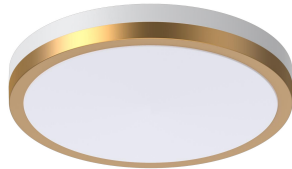

Dimension

4) Flush Mounted Ceiling Light US-AL004

(Pending)

Black and Gold

White and Gold

Black and Silver

White and Silver

Specification