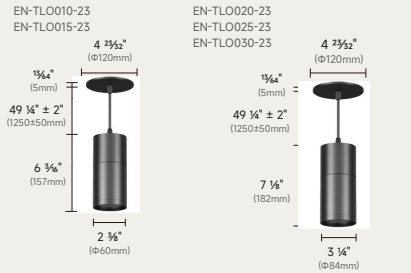

Wall-Mounted