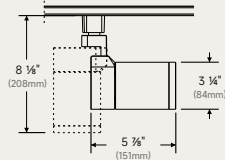

DESCRIPTION

OVEGA(EN-TLO series, Premium version) is a stylish and compact LED track light that will fit smoothly into any retail, gallery environments. High lumen efficiency(>100lm/W) & versatile optical accessories can increase the great light comfort and fulfill different light demands. The head can be adjusted precisely 360°+ horizontal(rotation) and 90° vertical without dead angle. The light, as a result, is emitted exactly where you need it. The integrated driver gives clean feeling and the ceiling will not be cluttered with drivers aimed in different directions.

FEATURES

- Stylish and compact design with integrated driver.
- Excellent modular combination concept: integrated driver + different fixture bases + optical accessories, DIY to get different light solutions and easy for maintenance.
- Light efficiency is up to 100lm/W.
- Interchangeable lens: 15°, 24°, 38°, 60°.
- Can be dressed in 6 kinds of optical accessories to enhance the visual quality, reduce glare and cut off the light.
- Patented joints can hold the track head at any positions without malfunctions.
- 360°+ rotation without dead angle and 90°vertical aiming.
- Use OVEGA family to get a unified impression in one environment.

	EN-TLO010-21	EN-TLO015-21	EN-TLO020-21	EN-TLO025-21	EN-TLO030-21
WATTAGE	10W	15W	20W	25W	30W
LUMEN OUTPUT	911lm	1312lm	1858lm	2199lm	2606lm
BEAM OPTICS	Narrow Spot	15°	15°	15°	15°
	Spot	24°	24°	24°	24°
	Flood	36°	36°	38°	38°
	Wide Flood	60°	60°	60°	60°
COLOR TEMPERATURE	2700K, 3000K, 3500K, 4000K				
CRI	80+, 90+, 95+(optional)				
INPUT WATTAGE	10W	15W	20W	25W	30W
INPUT VOLTAGE	120VAC Dimming, 60Hz				
DIMMING TYPE	Optional leading (Triac) and trailing edge (ELV) for 120V only				
MOUNTING	Track-Mounted: ① Single-circuit: Halo, Juno, Lightolier ② 2-circuit: TEK, HTEK ③ 3-circuit: Global		Wall-Mounted Pendant Surface-Mounted		
FINISH	White, Black, Silver				
WEIGHT	1.10lbs (0.50kg)		1.80lbs (0.82kg)		
LISTINGS 	cETLus Listed to UL and CSA Standards; Suitable for Dry Locations only				
WARRANTY	5 year limited warranty				
SYSTEM RATING	80% of initial lumens at 50000 hours (L80)				

Approximate lumen output based on 3000K performance, see photometric test results for additional information.