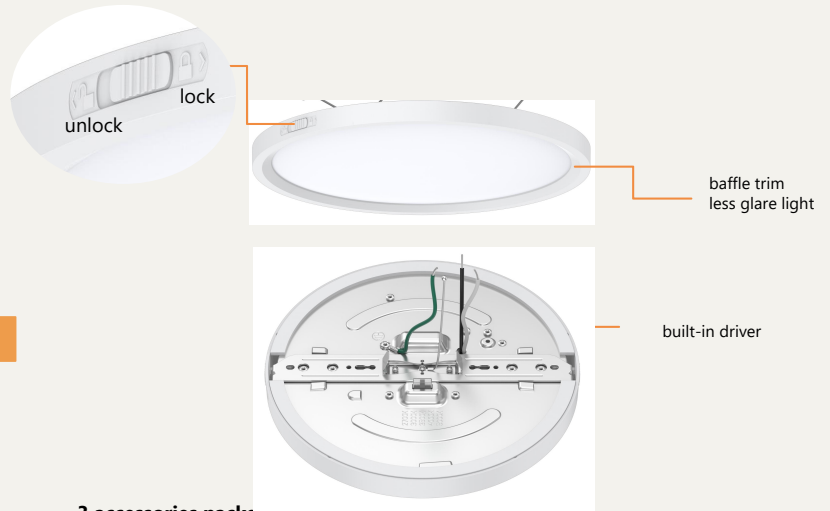

Design concept

DL003 is an ultra slim flush mount ceiling light, 5/8" thickness below ceiling. It is available with 3 installation ways, suitable for surface mounting, retrofit and recessed installing for new construction. 5CCT switchable, 15 SKUS in 1 lamp.

Key feature & Advantage

- Four diameter options in 5"/7"/9"/12".
- 5-fied-adjustable CCT in 2700K/3000K/3500K/4000K/5000K .
- Edge-lit lighting optimizes light uniformity .
- High quality 2835 SMD LED, CRI90.
- Different installation methods are available as accessories.
- Universal voltage Triac @120V
- Damp Location.

Details

3 accessories packed in 1 box

1. flush mounted

2. Retrofit