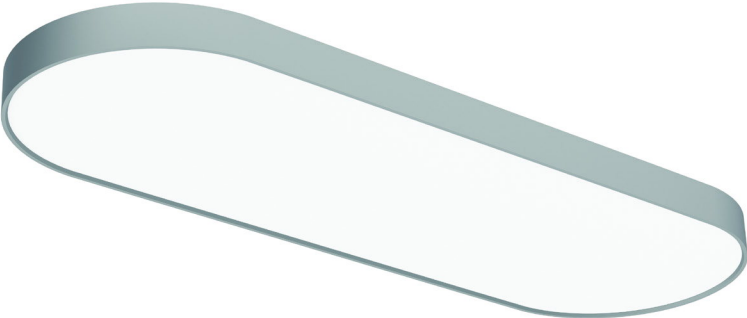

Versa LED Panel Light

60x180mm