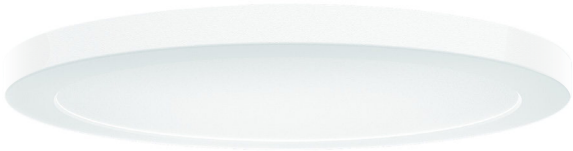

Super Slim 13mm