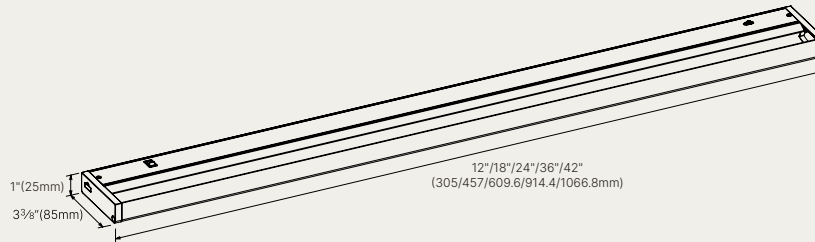

Technical specifications

Non-linkable

Linkable

LED Cabinet Light - US-AHCL01

Performance Summary (Linkable)

Model NO.	Size (inch)	Watts	CCT	Efficacy	Lumens (±10%)	Voltage	DIM	CRI	Beam Angle
AHCL01-1207WN-CCT-WH	12×3 ³ / ₈ ×1	7W	3CCT Selectable 3000K+3500K+4000K	80-90lm/W	580-640lm	AC120V	No	90	100°
AHCL01-1811WN-CCT-WH	18×3 ³ / ₈ ×1	11W			870-950lm				
AHCL01-2415WN-CCT-WH	24×3 ³ / ₈ ×1	15W			1250-1380lm				
AHCL01-3622WN-CCT-WH	36×3 ³ / ₈ ×1	22W			1860-2030lm				
AHCL01-4226WN-CCT-WH	42×3 ³ / ₈ ×1	26W			2080-2340lm				