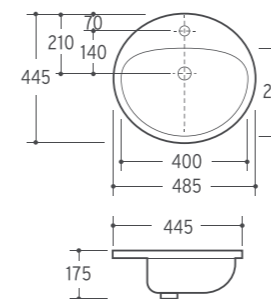

**Cabinet Basin**

Size:410x410x170mm  
Vitreous China  
Mounting above cabinet

F-501

**Cabinet Basin**

Size:485x445x175mm  
Vitreous China  
Mounting above cabinet

L-05

**Cabinet Basin**

Size:550x435x200mm  
Vitreous China  
Mounting above cabinet