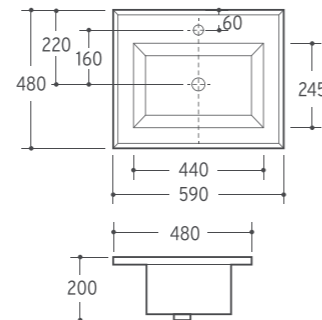

**Cabinet Basin**

Size:590x480x200mm  
Vitreous China  
Mounting above cabinet

L-03

**Cabinet Basin**

Size:590x480x200mm  
Vitreous China  
Mounting above cabinet

L-02

**Cabinet Basin**

Size:590x480x200mm  
Vitreous China  
Mounting above cabinet