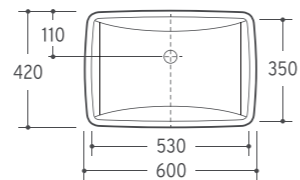

Under Basin

Size:465x350x190mm  
 Vitreous China  
 Under counter mounting

D-308A

Under Basin

Size:455x300x175mm  
 Vitreous China  
 Under counter mounting

F-510

Under Basin

Size:600x420x220mm  
 Vitreous China  
 Under counter mounting