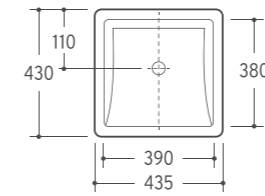

**602C4**  
Sewer Pipe / Chrome

**602C5**  
Sewer Pipe / Black

T-4

**Under Basin**

Size:620x430x170mm  
Vitreous China  
Under counter mounting

**Under Basin**

Size:435X430X180mm  
Vitreous China  
Under counter mounting