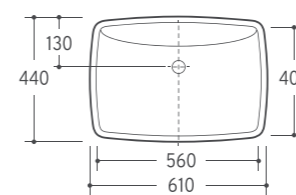

Q3

**Under Basin**

Size:560x415x190mm  
Vitreous China  
Under counter mounting

Q7

**Under Basin**

Size:610x440x250mm  
Vitreous China  
Under counter mounting  
**HIGH PRESSURE PRODUCTION**

D1

D-308