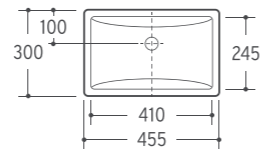

Under Basin

Size:465x350x190mm  
 Vitreous China  
 Under counter mounting

D-308A

Under Basin

Size:455x300x175mm  
 Vitreous China  
 Under counter mounting

F-510

Under Basin

Size:600x420x220mm  
 Vitreous China  
 Under counter mounting