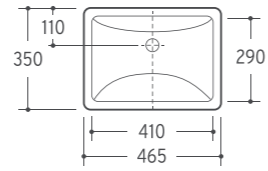

D-308

Under Basin

Size:465x350x190mm
Vitreous China
Under counter mounting