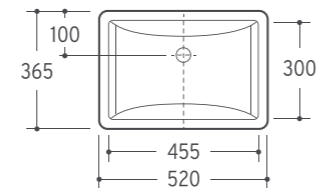

Under Basin

Size:520x365x205mm
Vitreous China
Under counter mounting