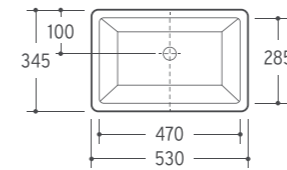

Under Basin

Size:530x345x180mm
Vitreous China
Under counter mounting