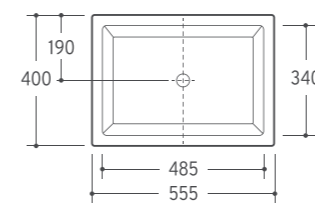

U-3

**Under Basin**

Size:515x400x170mm  
 Vitreous China  
 Under counter mounting

T-2

**Under Basin**

Size:555x400x170mm  
 Vitreous China  
 Under counter mounting

T-3

L-02