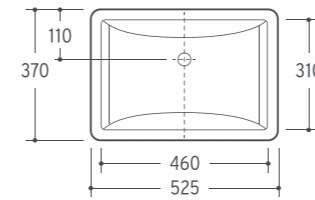

Size:370x370x140mm  
 Vitreous China  
 Under counter mounting

U-2

**Under Basin**

Size:520x365x205mm  
 Vitreous China  
 Under counter mounting

**Under Basin**

Size:525x370x170mm  
 Vitreous China  
 Under counter mounting