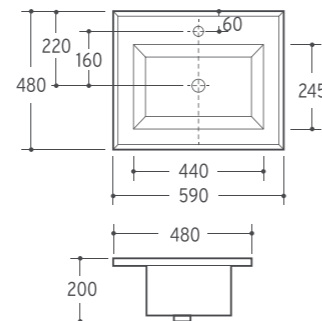

**Cabinet Basin**

Size:590x480x200mm  
Vitreous China  
Mounting above cabinet

L-03

**Cabinet Basin**

Size:590x480x200mm  
Vitreous China  
Mounting above cabinet

L-02

**Cabinet Basin**

Size:590x480x200mm  
Vitreous China  
Mounting above cabinet