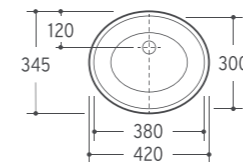

Under Basin

Size:600x435x185mm  
 Vitreous China  
 Under counter mounting

Under Basin

Size:530x345x180mm  
 Vitreous China  
 Under counter mounting

Under Basin

Size:420x345x195mm  
 Vitreous China  
 Under counter mounting