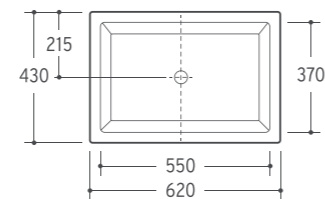

**602C4**  
Sewer Pipe / Chrome

**602C5**  
Sewer Pipe / Black

T-4

**Under Basin**

Size:620x430x170mm  
Vitreous China  
Under counter mounting

**Under Basin**

Size:435X430X180mm  
Vitreous China  
Under counter mounting