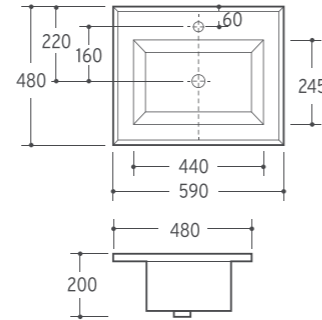

L-02

Cabinet Basin

Size:590x480x200mm
Vitreous China
Mounting above cabinet