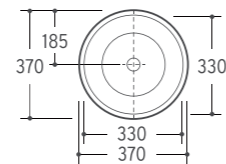

Under Basin

Size:370x370x140mm
Vitreous China
Under counter mounting