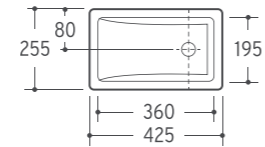

F-511

F-512

F-513

F-514

**Under Basin**

Size:425x255x150mm  
 Vitreous China  
 Under counter mounting

F-515

**Under Basin**