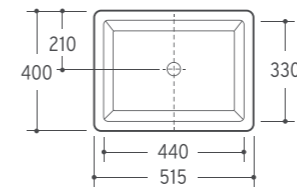

Under Basin

Size:515x400x170mm
Vitreous China
Under counter mounting