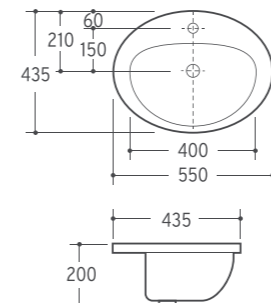

**602C4**  
Sewer Pipe / Chrome

**602C5**  
Sewer Pipe / Black

T-4

**Under Basin**

Size:620x430x170mm  
Vitreous China  
Under counter mounting

**Under Basin**

Size:435X430X180mm  
Vitreous China  
Under counter mounting

**Cabinet Basin**

Size:410x410x170mm  
Vitreous China  
Mounting above cabinet

F-501

**Cabinet Basin**

Size:485x445x175mm  
Vitreous China  
Mounting above cabinet

L-05

**Cabinet Basin**

Size:550x435x200mm  
Vitreous China  
Mounting above cabinet