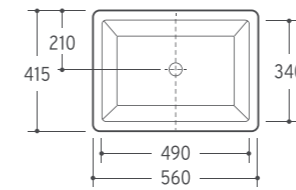

Under Basin

Size:560x415x190mm
Vitreous China
Under counter mounting