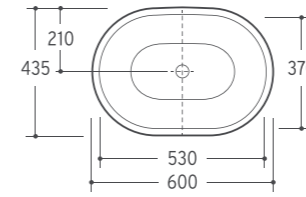

**602C4**  
Sewer Pipe / Chrome

**602C5**  
Sewer Pipe / Black

T-4

**Under Basin**

Size:620x430x170mm  
Vitreous China  
Under counter mounting

**Under Basin**

Size:435X430X180mm  
Vitreous China  
Under counter mounting

Under Basin

Size:465x350x190mm  
 Vitreous China  
 Under counter mounting

D-308A

Under Basin

Size:455x300x175mm  
 Vitreous China  
 Under counter mounting

F-510

Under Basin

Size:600x420x220mm  
 Vitreous China  
 Under counter mounting

Under Basin

Size:600x435x185mm  
 Vitreous China  
 Under counter mounting

Under Basin

Size:530x345x180mm  
 Vitreous China  
 Under counter mounting

Under Basin

Size:420x345x195mm  
 Vitreous China  
 Under counter mounting