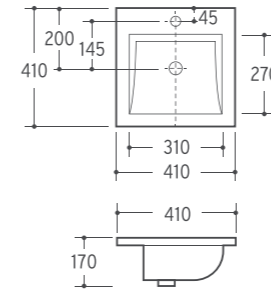

Cabinet Basin

Size:410x410x170mm
Vitreous China
Mounting above cabinet