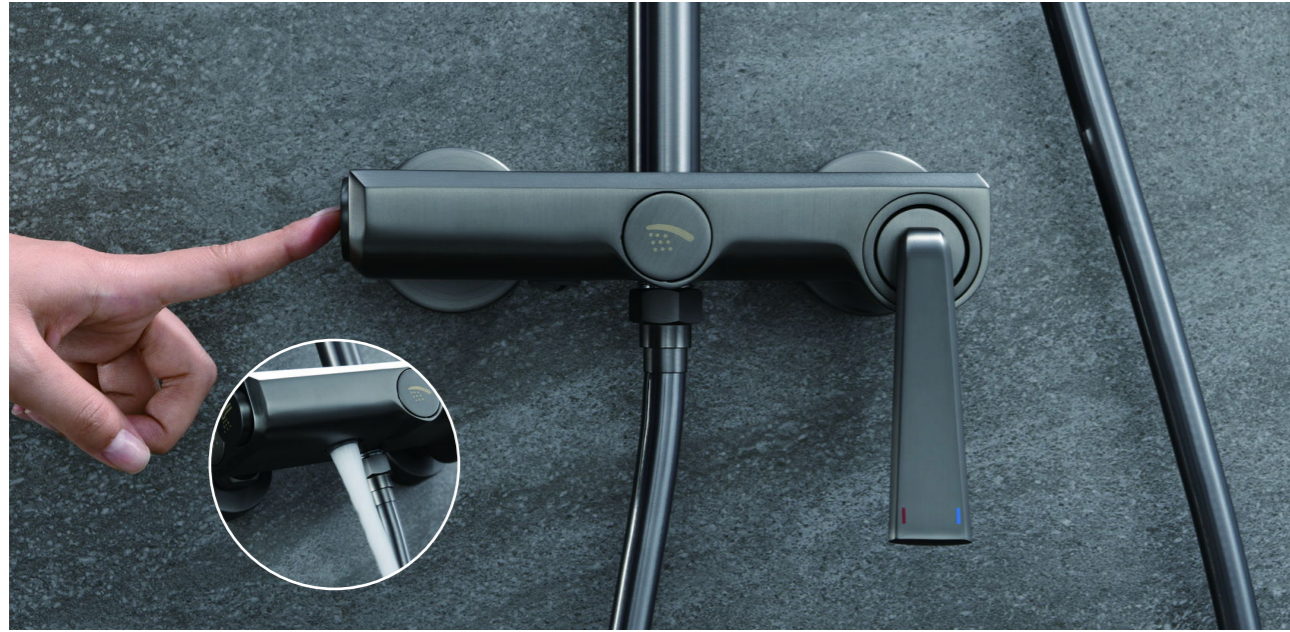

7112B  
Basin Mixer / Chrome

7110  
Kitchen Mixer / Chrome

B7110  
Kitchen Mixer / Black

BG7110A  
Kitchen Mixer / Brushed gold

**BRG7128**  
Shower Set / Black+rose gold

**GG7128**  
Shower Set / Gun gray